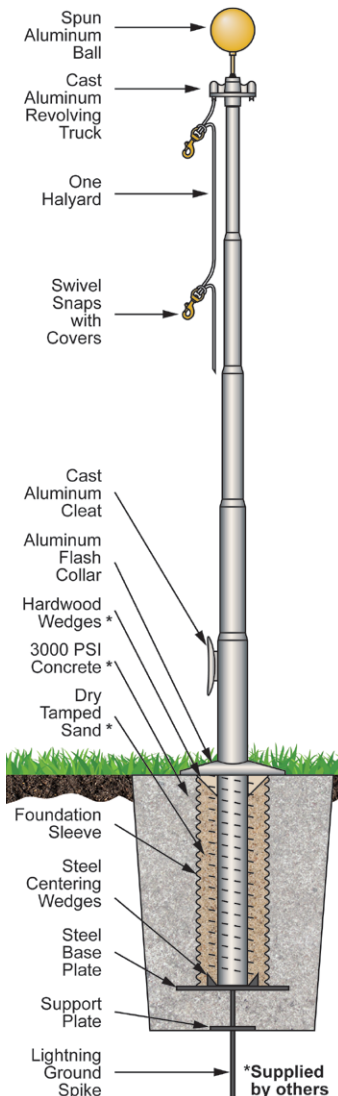

INTERNAL HALYARD STANDARD ACCESSORIES

- **Ball (optional):** 14 Ga. Aluminum with flash seam. Gold anodized is furnished unless otherwise specified or choose from Clear Anodized (Silver) or finished to match shaft.
- **Truck:** Internal halyard heavy duty, revolving with enclosed stainless steel bearings and raceway.
- **Halyard:** One stainless steel aircraft cable with proper size flag arrangement, shock spring, counterweight, beaded retainer ring and flag snaps.
- **Winch:** Mounted inside shaft and operable only by a removable crank handle. Permits rapid raising and lowering of flag with little effort.
- **Collar:** Ornamental base or flash collar of spun aluminum with a diameter of at least 1" larger than the foundation sleeve.
- **Foundation Sleeve:** 16 Ga. Corrugated steel tubing with lightning spike, base plate, support plate and centering wedges.

Recommendation: flagpoles above 100' exposed height should be equipped with an internal halyard to aid in raising and lowering larger flags.

EXTERNAL HALYARD

Finish: All of our steel flagpoles are mechanically cleaned and chemically etched to provide a smooth surface. Two coats of two-part polyurethane primer are applied before application of two polyurethane finish coats. Specify custom or one of these standard colors: Aluminum (silver), Light Bronze, Medium Bronze, Dark Bronze, Black or White. Trucks are finished to match flagpole shaft.

EXPOSED HEIGHT	OVERALL LENGTH	# OF SECTIONS	BUTT DIA.	TOP DIA.	WALL	FIELD WELDS	UNFLAGGED MAX. WIND SPEED	FLAGGED MAX. WIND SPEED	MAXIMUM SUGGESTED FLAG SIZE	SHIPPING WEIGHT
90'	99'	5	10.75"	4.5"	.375	2	100+ MPH	78 MPH	25' x 40'	2700 lbs.
100'	110'	5	12.75"	5.563"	.375	2	100+ MPH	88 MPH	30' x 50'	3900 lbs.
110'	121'	5	14"	6.625"	.375	2	100+ MPH	87 MPH	30' x 50'	4100 lbs.
120'	132'	6	14"	6.625"	.375	3	100+ MPH	85 MPH	30' x 50'	4900 lbs.
130'	143'	6	18"	6.625"	.375	3	100+ MPH	88 MPH	30' x 50'	6400 lbs.

EXTERNAL HALYARD PRICING

MODEL	1-2	3-6	7+
EST90	Call for pricing.		
EST100			
EST110			
EST120			
EST130			

INTERNAL HALYARD PRICING

MODEL	1-2	3-6	7+
EST90IH	Call for pricing.		
EST100IH			
EST110IH			
EST120IH			
EST130IH			

EXTERNAL HALYARD ITEM NUMBERS

MODEL	SILVER ITEM #	LT. BRONZE ITEM #	MED. BRONZE ITEM #	DK. BRONZE ITEM #	BLACK ITEM #	WHITE ITEM #
EST90	322638	322663	322643	322648	322653	322658
EST100	322639	322664	322644	322649	322654	322659
EST110	322640	322665	322645	322650	322655	322660
EST120	322641	322666	322646	322651	322656	322661
EST130	322642	322667	322647	322652	322657	322662

INTERNAL HALYARD ITEM NUMBERS

MODEL	SILVER ITEM #	LT. BRONZE ITEM #	MED. BRONZE ITEM #	DK. BRONZE ITEM #	BLACK ITEM #	WHITE ITEM #
EST90IH	322668	322693	322673	322678	322683	322688
EST100IH	322669	322694	322674	322679	322684	322689
EST110IH	322670	322695	322675	322680	322685	322690
EST120IH	322671	322696	322676	322681	322686	322691
EST130IH	322672	322697	322677	322682	322687	322692