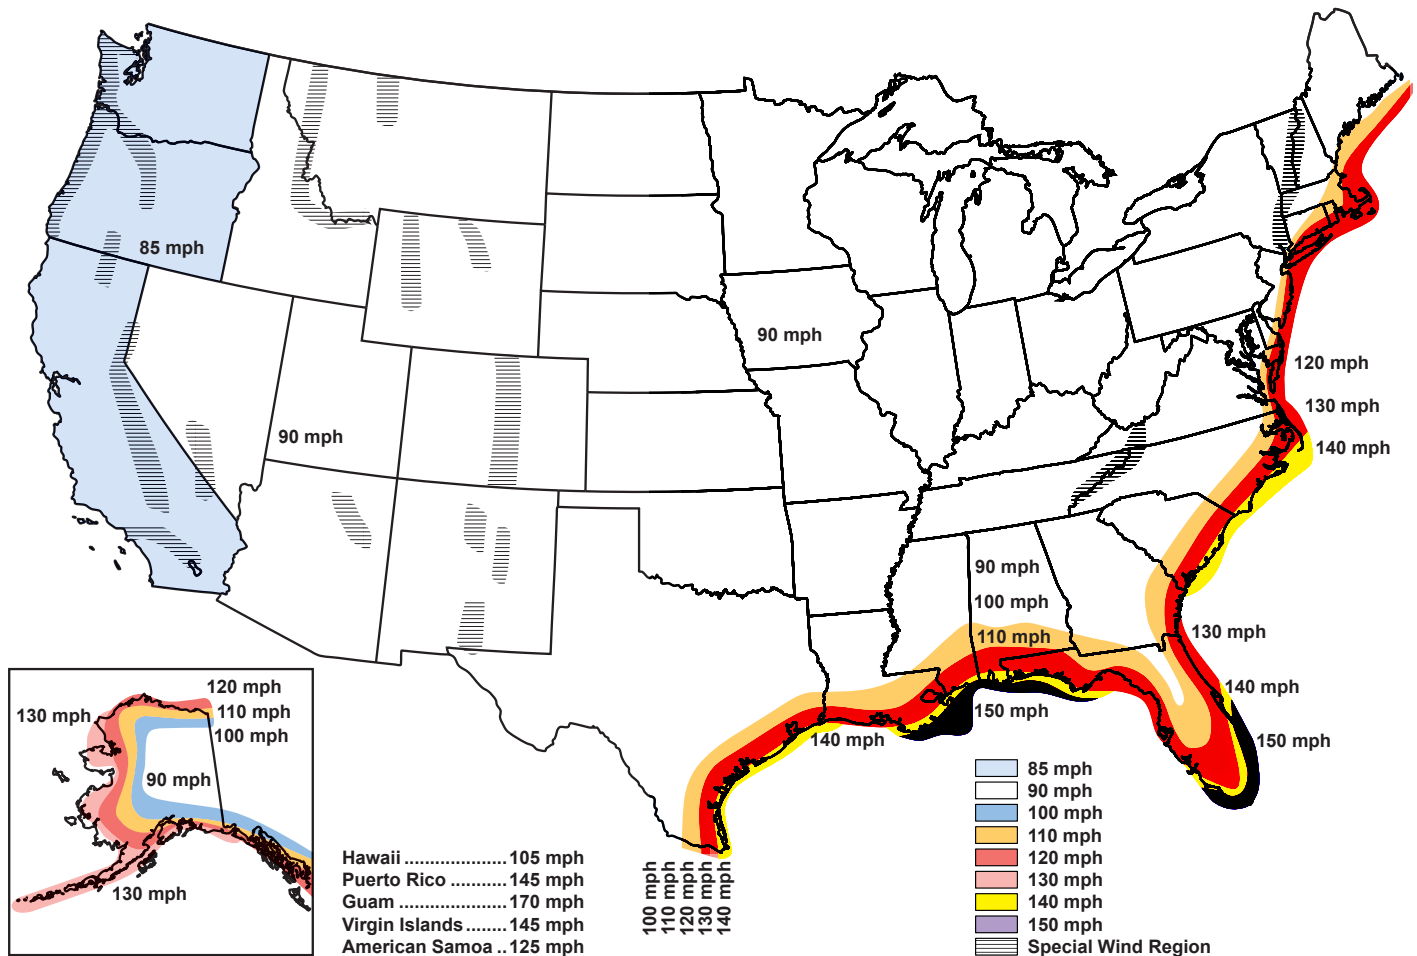

GROUND SET CONE TAPERED ALUMINUM FLAGPOLES WIND LOAD CHART

The map below shows the maximum steady wind expected at an elevation of thirty feet above ground level within a fifty-year period of recurrence. Areas with the same maximum constant or steady wind speed are indicated.

Because wind speeds are usually not constant, and gusts are involved, flagpoles (both flagged and unflagged) are listed in this catalog with a constant wind speed and a 1.3 gust factor.

Flagpoles and their associated wind speeds listed assume that ten percent of the overall length of the flagpole is buried at or near ground level per industry recommendations. Special engineering may be required for other applications such as wall or roof mounted flagpoles. Contact us for a prompt response regarding any situation that may require special engineering.

Safe flagpole design requires knowledge of the loads to which they will be subjected. Principal load acting on flagpoles is wind load and that load must be carefully determined. Maximum wind speeds to which flagpoles are exposed are dependent upon many factors such as geographical location, whether or not it is in the center of a large city, a small town's outskirts, seashore, at ground level or on the roof of a high building. Wind speeds generally are higher along coastal areas than inland. They are also higher in open country than in the center of cities. Wind speed also becomes greater as height above ground increases. Wind exerts a force on the pole as well as the flag, thus both loads must be added to determine total load. Flags of different sizes are designed to be flown from different poles.

It's important that flagpoles be selected which are capable of supporting the largest flag intended to be flown in the highest wind speed to which it will be subjected. Loads on flagpoles are resisted by the mounting foundation, roof, or wall to which it is secured.

PLEASE NOTE: recommended flag sizes throughout this catalog do not represent a warranty that the flag size shown may be safely flown in all wind speeds. Personal injury, flagpole damage or property damage can occur when flying oversized flags and banners or flying flags in higher winds than recommended.