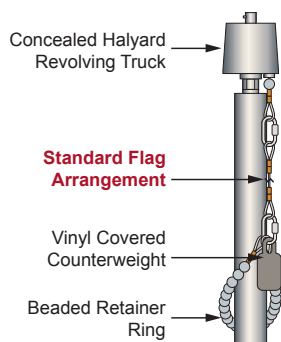

STAINLESS STEEL WINCHES

These winches are available for use on flagpoles with a butt diameter of 6" or larger. These gearless winches utilize cast bronze internal brakes which release when a winch handle is inserted and rotational pressure is applied. The winch is locked at any position by removing the handle which engages the brake system. The small size is generally used on flagpoles up to 45', the large size is used on flagpoles from 50' thru 80' and the X-Large size is used on flagpoles higher than 80'. The winch is mounted to the inside of the flagpole with two 5/16"-18NC stainless steel bolts with mounting centers being 3-1/2". Recommended stainless steel cable diameter is 1/8". Monthly lubrication required.

MODEL	ITEM #	SIZE	MIN. POLE OPENING		DRUM WIDTH	1-5	6+	LBS.
			HEIGHT	WIDTH				
SSW1	360047	SMALL	4-1/8"	3-1/8"	1-1/2"	$530	$500	3.5
SSW2	360048	LARGE	4-1/8"	3-5/8"	2"	530	500	3.8
SSW3	360049	X-LARGE	4-1/8"	6-5/8"	5"	910	840	4.8

Stainless Steel Winches can be mixed to achieve the higher quantity pricing.

HANDLE FOR STAINLESS STEEL WINCHES

Designed to be used with any of the stainless steel winches described above.

MODEL	ITEM #	1-5	6+	LBS.
WH1	360051	$50.00	$48.00	1.3

All Winch Handles on this page can be mixed to achieve the higher quantity pricing.

CAM ACTION CLEATS

Used in rope style internal halyard flagpoles. The mounted version is secured onto a 1-1/2" x 3-3/8" aluminum block with two #10-32NC stainless steel pan head screws. Both versions are supplied with two #10-32NC stainless steel mounting screws. Recommended maximum rope diameter is 5/16".

ITEM #	DESCRIPTION	DISTANCE BETWEEN BOLT CENTERS	1-5	6+	LBS.
360052	MOUNTED	2-15/16"	$39.00	$35.00	.50
360053	UNMOUNTED	2"	23.00	21.50	.25

STANDARD FLAG ARRANGEMENTS