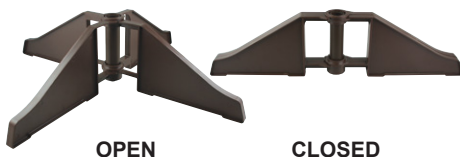

MODEL	ITEM #	FOR POLE DIA.	STAND HT.	1-23	24+	LBS.
PFS	050221	1", 1-1/8", 1-1/4"	5-3/4"	$33.00	$26.00	1.5

THREE HOLE FLOOR STANDS

This cast stand creates a display of 1, 2, or 3 flags. Supplied with adapter sleeves to accommodate various pole diameters.