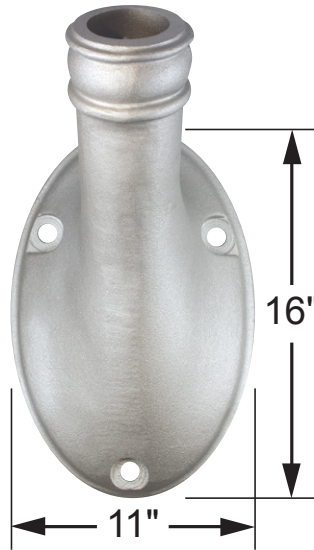

## OUTRIGGER WALL MOUNT SERIES

External Halyard Aluminum Flagpoles

**ECOST & ECOS**  
3" Diameter Poles Only  
45° Angle Only

**ECO**  
3-1/2" Diameter Poles Only  
60° Angle Only

**ECOM**  
2-3/8" Diameter Poles Only  
45° Angle Only