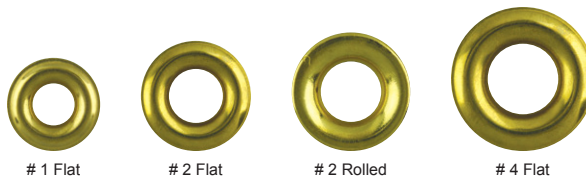

BRASS GROMMETS

1 Flat

2 Flat

2 Rolled

4 Flat

ITEM #	STYLE	RECOMMENDED USE	1-143	144+	LBS.
300243	#1 FLAT	12" x 18" FLAGS	$0.28	$0.22	.01
300244	#2 FLAT	2' x 3' - 5' x 8' FLAGS	0.38	0.28	.01
300245	#2 ROLLED	2' x 3' - 5' x 8' FLAGS	0.54	0.48	.01
300246	#4 FLAT	6' x 10' FLAGS	0.50	0.40	.01