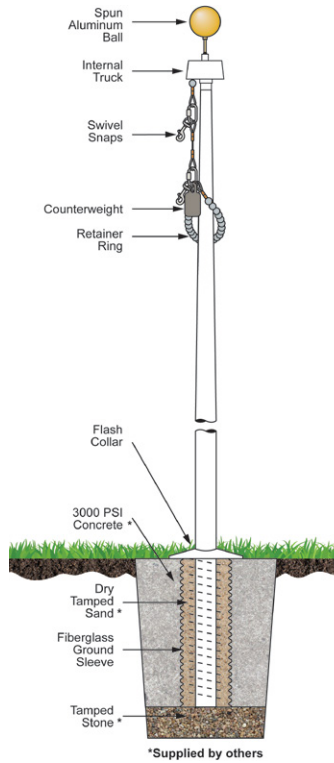

INTERNAL HALYARD FIBERGLASS FLAGPOLES

STANDARD ACCESSORIES

- Gold anodized aluminum ball ornament
- Stationary truck on poles 25' – 40', Revolving truck on poles 50' and above
- Swivel flag snaps with vinyl covers on all models
- Flash collar
- Fiberglass foundation sleeve