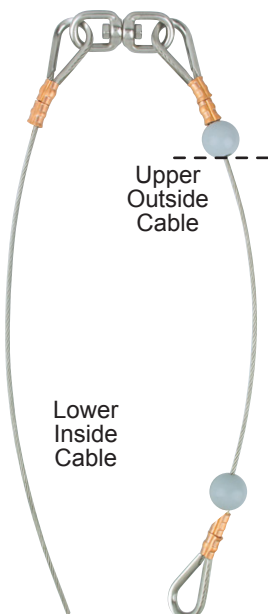

ITEM #	EXPOSED HT. OF FLAGPOLE	LOWER INSIDE CABLE		UPPER OUTSIDE CABLE		1-5	6+	LBS.
		DIA.	LEN.	DIA.	LEN.			
360056	20'	3/32"	17'	1/8"	17'	$109	$99	1.4
360332	25*	3/32"	21'	1/8"	21'	123	107	1.6
360057	25'	1/8"	21'	1/8"	21'	123	107	1.9
360333	30*	3/32"	27'	1/8"	27'	130	117	1.9
360058	30'	1/8"	27'	1/8"	27'	130	117	2.2
360334	35*	3/32"	31-1/2'	1/8"	31-1/2'	138	126	2.1
360059	35'	1/8"	31-1/2'	1/8"	31-1/2'	138	126	2.5
360060	40'	1/8"	37'	3/16"	37'	150	137	4.2
360061	45'	1/8"	42'	3/16"	42-1/2'	158	143	4.6
360062	50'	1/8"	46'	3/16"	46-1/2'	173	153	5.1
360063	60'	1/8"	56-1/2'	3/16"	57'	214	194	6.1
360064	70'	1/8"	66-1/2'	3/16"	67'	229	204	7.0
360065	78'	1/8"	74-1/2'	3/16"	75'	235	214	7.8
360066	80'	1/8"	76-1/2'	3/16"	77'	243	222	8.0
360067	90'	1/8"	86-1/2'	3/16"	87'	309	278	8.9
360068	100'	1/8"	96-1/2'	3/16"	97'	328	301	9.9
360069	110'	1/8"	106-1/2'	3/16"	107'	343	309	11
360070	120'	1/8"	116-1/2'	3/16"	117'	349	314	12
360071	130'	1/8"	126-1/2'	3/16"	127'	401	363	13
360072	140'	1/8"	136-1/2'	3/16"	137'	415	370	14
360073	150'	1/8"	146-1/2'	3/16"	147'	443	401	15
360074	160'	1/8"	156-1/2'	3/16"	157'	472	429	16
360075	170'	1/8"	166-1/2'	3/16"	167'	500	451	17
360076	180'	1/8"	176-1/2'	3/16"	177'	558	500	18
360077	190'	1/8"	186-1/2'	3/16"	187'	599	540	19
360078	200'	1/8"	196-1/2'	3/16"	197'	659	591	20

*To be used with 5" diameter poles with our M-5 Winch installed. Cable Assemblies can be mixed to achieve higher quantity pricing.