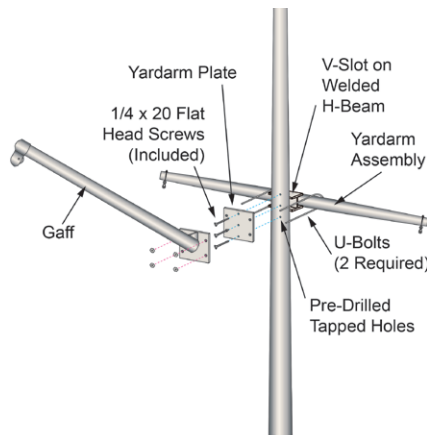

YARDARM & GAFF ASSEMBLY DETAIL