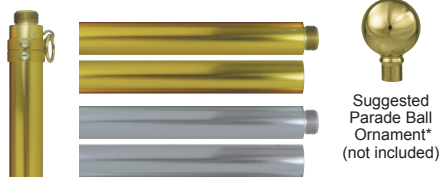

INDOOR & PARADE ACCESSORIES | Poles

DELUXE ALUMINUM POLES

The Ultimate in an Aluminum Pole

Suggested Parade Ball Ornament* (not included)

POLE INCLUDES:

- Top ornament adapter, cord & tassel ring, flag rings and capped bottom
- 2-piece poles have a precision machined solid brass screw joint

AVAILABLE FINISHES:

- 1" diameter poles are available in silver mill finish OR shiny bright-dipped gold anodized
- 1-1/8" diameter poles are available in shiny bright-dipped silver anodized OR shiny bright-dipped gold anodized

MODEL	HT.	DIA.	# OF SECTIONS	LBS.	GOLD			SILVER		
					ITEM #	1-11	12+	ITEM #	1-11	12+
P-32	6'	1"	1	.90	050222	$45.50	$43.50	050240	$39.50	$36.50
P-33	6'	1"	2	1.1	050223	69.50	67.00	050241	65.50	62.00
P-34	6'	1-1/8"	1	1.4	050224	58.00	56.00	050242	58.00	56.00
P-35	6'	1-1/8"	2	1.5	050225	84.00	82.00	050243	84.00	82.00
P-36	7'	1"	1	1.1	050226	53.50	50.50	050244	45.50	43.50
P-37	7'	1"	2	1.2	050227	72.50	68.50	050245	69.50	67.00
P-38	7'	1-1/8"	1	1.6	050228	62.00	58.00	050246	62.00	58.00
P-46	7'	1-1/8"	2	1.7	050229	86.00	84.00	050247	86.00	84.00
P-39	8'	1"	1	1.2	050230	55.00	52.50	050248	53.50	50.50
P-40	8'	1"	2	1.3	050231	75.00	72.50	050249	72.50	68.50
P-41	8'	1-1/8"	1	1.8	050232	65.50	62.00	050250	65.50	62.00
P-47	8'	1-1/8"	2	1.9	050233	89.50	86.00	050251	89.50	86.00
P-42	9'	1"	2	1.5	050234	81.00	78.00	050252	75.00	72.50
P-48	9'	1-1/8"	2	2.1	050235	97.00	94.00	050253	97.00	94.00
P-44	10'	1"	2	1.6	050236	83.50	81.00	050254	81.00	78.00
P-45	10'	1-1/8"	2	2.3	050237	97.00	94.00	050255	97.00	94.00
P-43	11'	1"	2	1.7	050238	89.00	82.00	050256	83.50	81.00
P-49	11'	1-1/8"	2	2.5	050239	107.50	103.00	050257	107.50	103.00

* Compatible ornaments must not include spindle or ferrule.