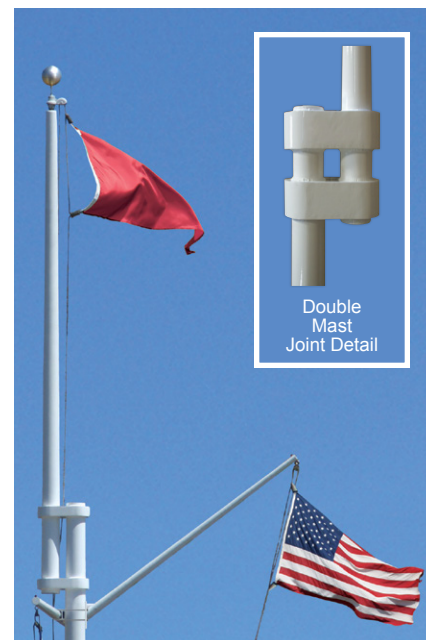

White powder coated Double Mast Nautical pole shown