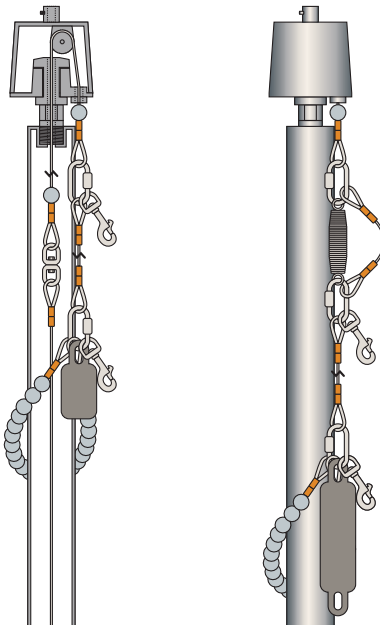

20' - 35' POLES

40' - 80' POLES

SATIN

MODEL	ITEM #	1-2	3-6	7+
ECH25IH	324137	$4,650	$4,490	$4,330
ECH30IH	324138	5,790	5,560	5,340
ECH35IH	324139	6,320	6,060	5,830
ECH40IH	324140	7,210	6,920	6,640
ECH50IH	324141	11,820	11,330	10,880

CLEAR ANODIZED

MODEL	ITEM #	1-2	3-6	7+
ECH25IH	324142	$5,020	$4,820	$4,620
ECH30IH	324143	6,270	6,040	5,790
ECH35IH	324144	6,990	6,700	6,440
ECH40IH	324145	8,010	7,690	7,390
ECH50IH	324146	12,990	12,470	11,970

BRONZE ANODIZED

MODEL	ITEM #	1-2	3-6	7+
ECH25IH	324147	$5,160	$4,980	$4,740
ECH30IH	324148	6,380	6,100	5,890
ECH35IH	324149	7,180	6,910	6,620
ECH40IH	324150	8,230	7,890	7,600
ECH50IH	324151	13,330	12,820	12,280

BLACK ANODIZED

MODEL	ITEM #	1-2	3-6	7+
ECH25IH	324152	$5,320	$5,120	$4,910
ECH30IH	324153	6,590	6,330	6,070
ECH35IH	324154	7,480	7,190	6,910
ECH40IH	324155	8,580	8,240	7,880
ECH50IH	324156	13,810	13,280	12,740