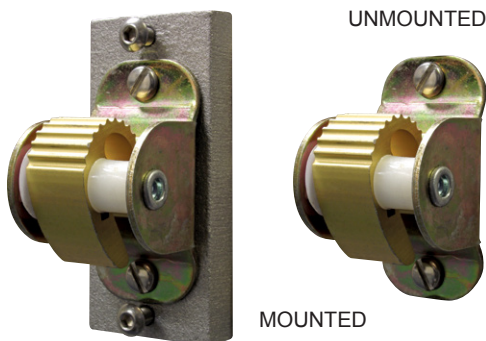

HANDLE FOR STAINLESS STEEL WINCHES

Designed to be used with any of the stainless steel winches described above.

MODEL	ITEM #	1-5	6+	LBS.
WH1	360051	$50.00	$48.00	1.3

All Winch Handles on this page can be mixed to achieve the higher quantity pricing.

UNMOUNTED

MOUNTED

CAM ACTION CLEATS

Used in rope style internal halyard flagpoles. The mounted version is secured onto a 1-1/2" x 3-3/8" aluminum block with two #10-32NC stainless steel pan head screws. Both versions are supplied with two #10-32NC stainless steel mounting screws. Recommended maximum rope diameter is 5/16".

ITEM #	DESCRIPTION	DISTANCE BETWEEN BOLT CENTERS	1-5	6+	LBS.
360052	MOUNTED	2-15/16"	$39.00	$35.00	.50
360053	UNMOUNTED	2"	23.00	21.50	.25

STANDARD FLAG ARRANGEMENTS

Constructed of 1/8" stainless steel aircraft cable with a stainless steel thimble attached at each end with 2 copper crimps. These flag arrangements provide the method of attaching the flag or flags to the cable assembly. This is also an excellent method for changing the quantity of flags or the size(s) of flag(s) without having to change the entire cable assembly. Standard flag arrangements are supplied with either 2 or 3 stainless steel quick links depending on the recommended flag size. Deluxe arrangements are supplied with a more complete set of accessories.

MODEL	ITEM #	FOR FLAG SIZE	# OF QUICK LINKS	1-5	6+	LBS.
FA1	360473	12" x 18"	2	$36	$32	.35
FA2	360079	2' x 3'	2	46	42	.50
FA25	360080	2-1/2' x 4'	2	49	46	.55
FA3	360081	3' x 5'	2	50	47	.55
FA4	360082	4' x 6'	2	52	49	.60
FA5	360083	5' x 8' or 5' x 9-1/2'	2	55	50	.65
FA6	360084	6' x 10'	2	59	55	.65
FA8	360085	8' x 12'	2	121	107	.70
FA10	360086	10' x 15' or 10' x 19'	3	124	110	.95
FA12	360087	12' x 18'	3	131	121	1.0
FA15	360088	15' x 25'	3	136	127	1.1
FA20	360089	20' x 30' or 20' x 38'	3	141	129	1.3
FA25	360090	25' x 40'	3	154	139	2.0
FA30	360091	30' x 50' or 30' x 60'	3	159	141	2.8

All Standard Flag Arrangements can be mixed to achieve the higher quantity pricing.