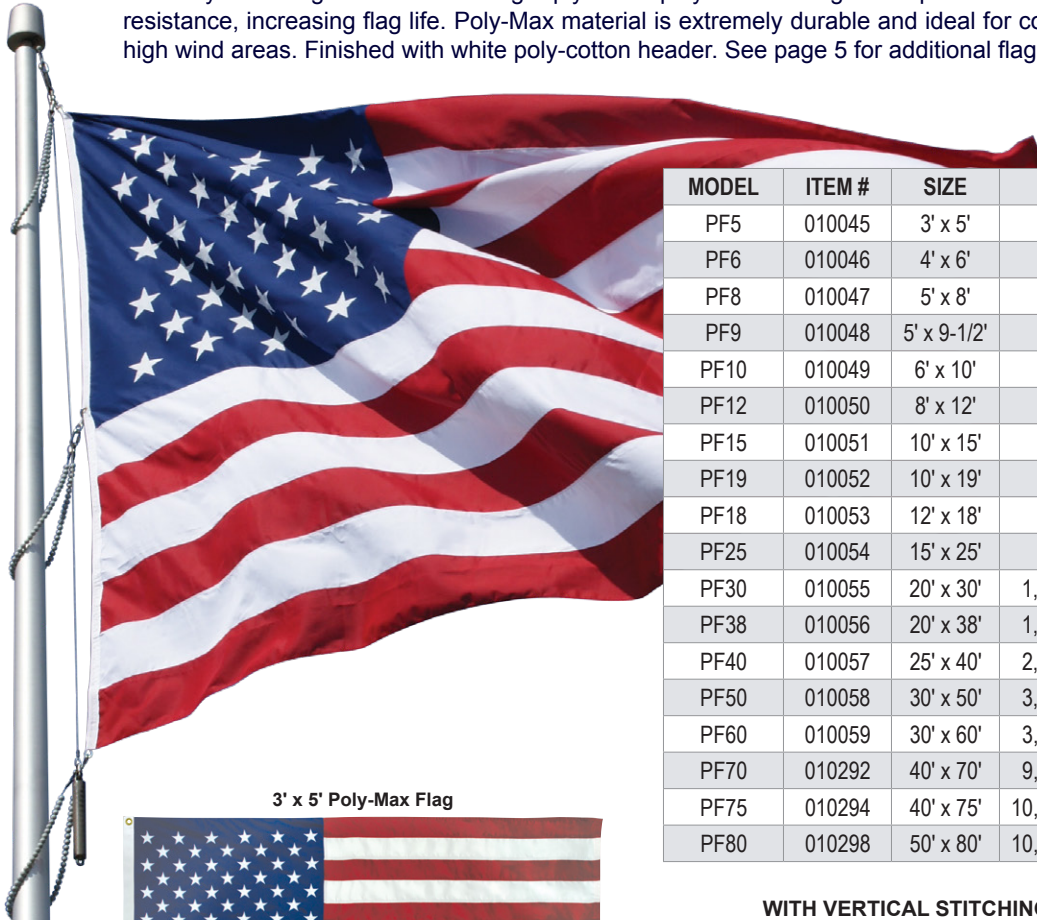

# POLY-MAX™ U.S. FLAGS

Our Poly-Max Flags are crafted using 2-ply 100% polyester bunting. The open weave construction reduces wind resistance, increasing flag life. Poly-Max material is extremely durable and ideal for commercial applications and high wind areas. Finished with white poly-cotton header. See page 5 for additional flag specifications.