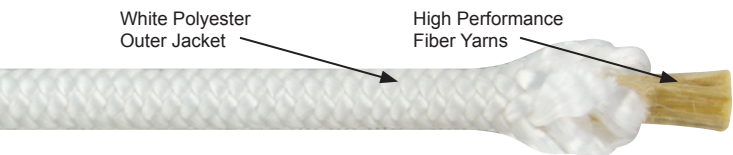

HT. OF POLE	LEN. OF ROPE	DIA. OF ROPE	LBS..	WHITE		
				ITEM #	1-5	6+
20'	50'	1/4"	2.0	360495	$76	$67
25'	60'	1/4"	2.4	360496	91	83
30'	70'	1/4"	2.7	360497	105	96
35'	80'	1/4"	3.0	360498	121	106
40'	90'	1/4"	3.4	360499	136	124

POLYESTER ROPE ASSEMBLIES

HT. OF POLE	LEN. OF ROPE	DIA. OF ROPE	LBS.	WHITE			SILVER			BRONZE #313			BLACK		
				ITEM #	1-5	6+	ITEM #	1-5	6+	ITEM #	1-5	6+	ITEM #	1-5	6+
20'	50'	1/4"	1.7	360096	$23.50	$20.50	360106	$23.50	$20.50	360116	$23.50	$20.50	360126	$23.50	$20.50
25'	60'	1/4"	2.1	360097	25.50	23.50	360107	26.50	24.50	360117	26.50	24.50	360127	26.50	24.50
30'	70'	1/4"	2.4	360098	27.50	25.50	360108	29.50	26.50	360118	29.50	26.50	360128	29.50	26.50
35'	80'	1/4"	2.7	360099	29.50	27.50	360109	30.50	28.50	360119	30.50	28.50	360129	30.50	28.50
40'	90'	1/4"	3.1	360100	33.50	29.50	360110	35.50	30.50	360120	35.50	30.50	360130	35.50	30.50

Can be mixed to achieve the higher quantity pricing

POLYESTER WITH WIRE CENTER ROPE ASSEMBLIES

HT. OF POLE	LEN. OF ROPE	DIA. OF ROPE	LBS.	WHITE			SILVER			BRONZE #313			BLACK		
				ITEM #	1-5	6+	ITEM #	1-5	6+	ITEM #	1-5	6+	ITEM #	1-5	6+
20'	50'	3/16"	1.6	360137	$36	$34	360147	$42	$37	360157	$42	$37	360167	$42	$37
25'	60'	3/16"	1.9	360138	42	37	360148	49	46	360158	49	46	360168	49	46
30'	70'	3/16"	2.2	360139	47	43	360149	56	51	360159	56	51	360169	56	51
35'	80'	3/16"	2.5	360140	52	48	360150	65	59	360160	65	59	360170	65	59
40'	90'	3/16"	2.8	360340	77	57	360341	81	75	360342	81	75	360343	81	75

Can be mixed to achieve the higher quantity pricing

ROPE RETAINER RINGS

Retainer rings are generally used with internal halyard flagpoles by providing a means of keeping the bottom of the flag close to the pole and as an aid to raise and lower the flag. Retainer rings can also be used on large multi-grommet flags on both external and internal halyard flagpoles as a means to keep the flags close to the pole and reduce the strain on the upper and lower grommets of the flag. These roped retainer rings are constructed of 3/16" polyester wire center halyard with a zinc plated carbon steel thimble attached to one end with an aluminum crimp. Complete with stainless steel quick link. Standard colors are White, Silver, Bronze #313 and Black. Please specify color when ordering. If not specified White will be supplied.