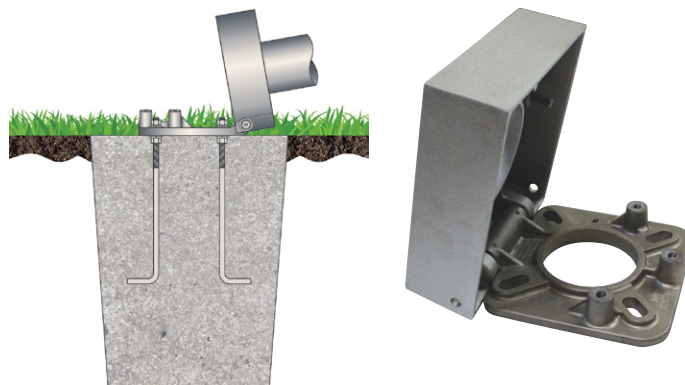

FOR TILTING SHOE BASE FLAGPOLES, ADD THE FOLLOWING PRICING TO ANY OF THE FLAGPOLES ON PAGES 114-129.

BUTT DIA.	1-2	3-6	7+
3"	$530	$510	$460
4"	640	600	570
5"	660	630	580
6"	660	630	580

SHOE BASE FLAGPOLES

All of the cone tapered aluminum flagpoles on pages 114 through 129 can be supplied with a shoe base mounting. The aluminum base is circumferentially welded to the flagpole shaft. A spun aluminum flash collar is supplied as standard unless otherwise specified. Anchor bolts are furnished for mounting to a concrete base.