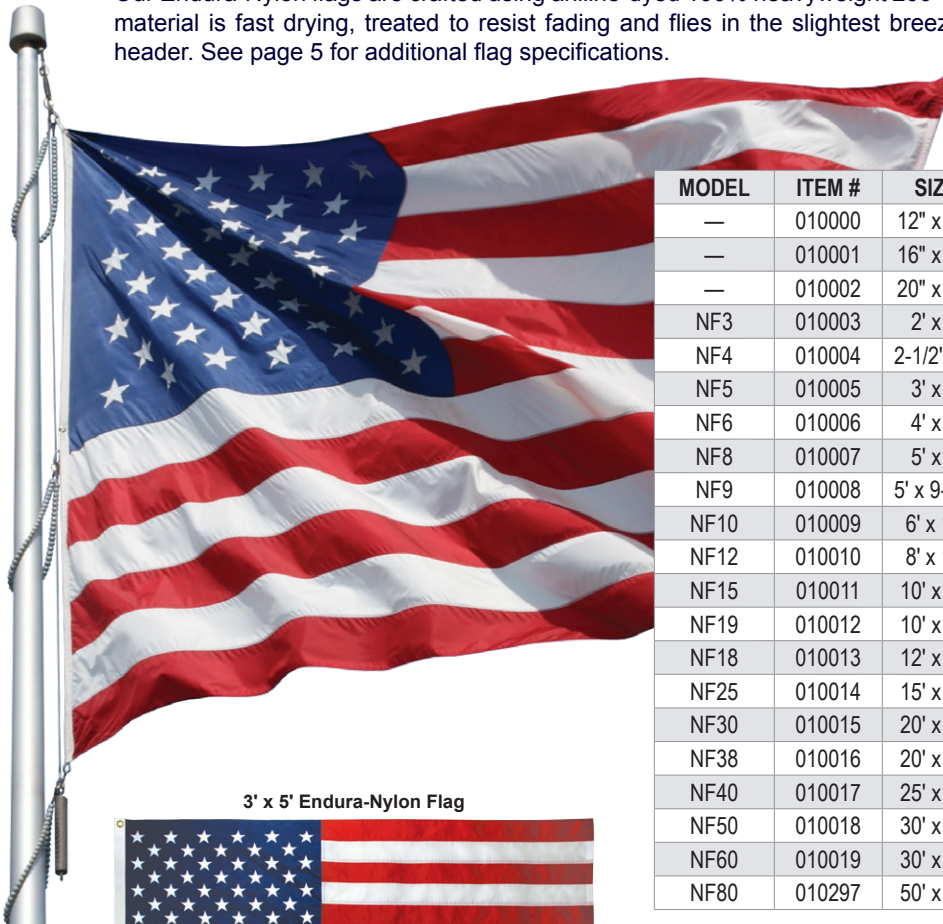

ENDURA-NYLON™ U.S. FLAGS

Our Endura-Nylon flags are crafted using aniline-dyed 100% heavyweight 200-denier nylon bunting. Endura-Nylon material is fast drying, treated to resist fading and flies in the slightest breeze. Finished with white poly-cotton header. See page 5 for additional flag specifications.