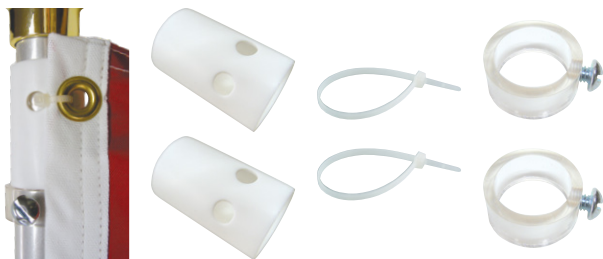

### NEV-R-WRAP™ FLAG UNFURLERS

No More Tangled Flag • Follows The Wind • Flag Lasts Longer  
Comes with 2 nylon flag ties, 2 Nev-R-Wrap tubes and 2 EZ-Mount flag rings

ITEM #	MODEL	FOR POLE DIA.	1-11	12-71	72+	LBS.
310120	NRV-34	3/4"	\$9.20	\$8.80	\$7.70	.10
310121	NRV-1516	15/16"	9.20	8.80	7.70	.10
310122	NRV-1	1"	9.20	8.80	7.70	.10