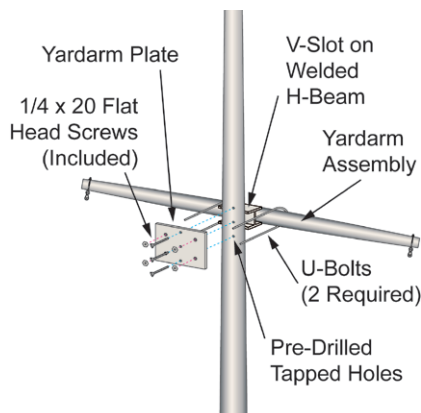

YARDARM ASSEMBLY DETAIL