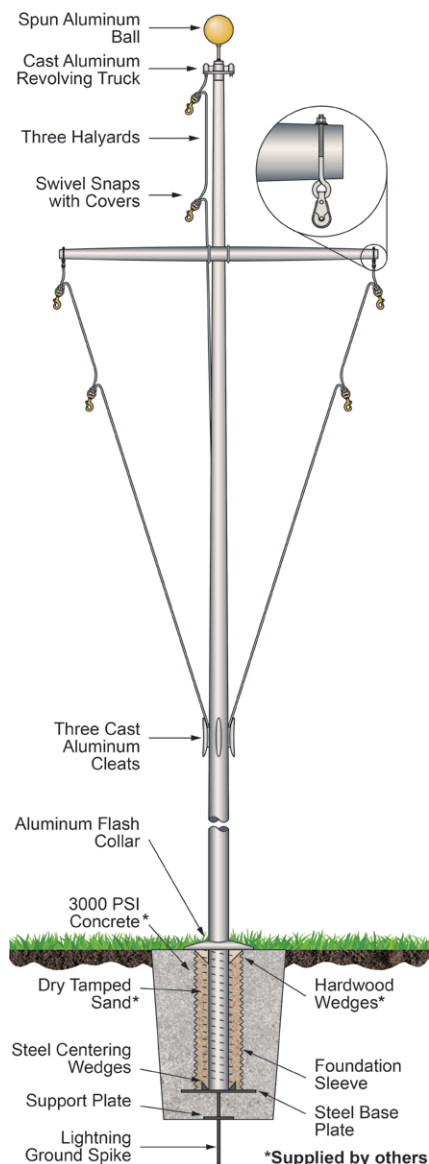

SINGLE MAST NAUTICAL SERIES WITH YARDARM

External Halyard Ground Set Cone Tapered Aluminum Flagpoles