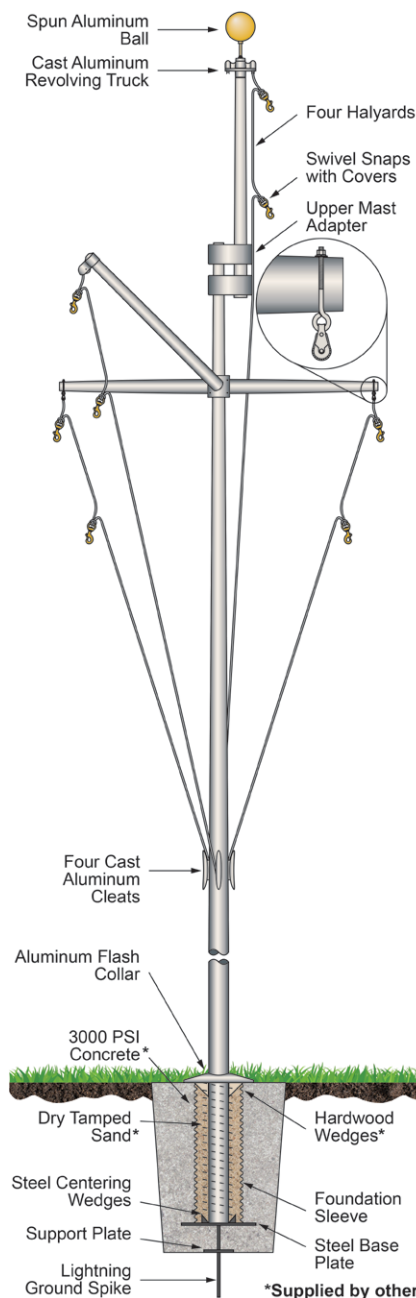

DOUBLE MAST NAUTICAL SERIES W/ YARDARM & GAFF

External Halyard Ground Set Cone Tapered Aluminum Flagpoles

Double Mast Nautical flagpoles are designed to authentically match the original concept of the old double masted ship riggings with the Stars & Stripes flying from the mast's gaff. The top & lower mast connecting bracket as well as the gaff and yardarm bracket are specially fabricated from aluminum plate and tubing, Heliarc welded and finished to match the flagpole. The resulting flagpole is one of beauty, strength and authenticity. **Please allow 6 to 8 weeks after approval for shipping on satin poles.**

MODEL	EXP. HEIGHT	OVERALL LENGTH	# OF SECTIONS	BUTT DIA.	TOP DIA.	WALL	YARDARM LENGTH[♦]	GAFF[■] LENGTH	SHIPPING WEIGHT
ECPDM20	20'	23'	1	5"	3"	.188	6'	5'	284 lbs.
ECPDM25	25'	27'	1	6"	3-1/2"	.188	6-1/2'	5-1/2'	330 lbs.
ECPDM30	30'	33'	1	6"	3-1/2"	.188	8-1/2'	6-1/2'	391 lbs.
ECPDM35	35'	38-1/2'	2	7"	3-1/2"	.188	9-1/2'	7-1/2'	438 lbs.
ECPDM40	40'	44'	2	8"	3-1/2"	.188	11'	9'	495 lbs.
ECPDM45	45'	49-1/2'	2	8"	3-1/2"	.188	11'	9'	658 lbs.
ECPDM50	50'	55'	2	10"	4"	.188	13'	10'	996 lbs.
ECPDM60	60'	66'	2	12"	4"	.250	14'	12'	1153 lbs.
ECPDM70	70'	77'	3	12"	4"	.312	16'	14'	1549 lbs.

♦ Yardarm Center diameter is 3-1/2", End diameter is 2" | ■ Gaff Butt diameter is 3-1/2", Top diameter is 2"

STANDARD ACCESSORIES

- Gold anodized aluminum ball ornament
- Cast aluminum revolving truck assembly
- 4 lengths of solid braided polypropylene halyard
- Swivel flag snaps w/vinyl snap covers
- 4 cast aluminum cleats with mounting screws
- Spun aluminum flash collar
- Corrugated steel foundation sleeve

SATIN

MODEL	ITEM #	1-2	3-6	7+
ECPDM20	320845	$5,810	$5,590	$5,300
ECPDM25	320846	6,920	6,600	6,230
ECPDM30	320847	7,430	7,060	6,690
ECPDM35	320848	8,620	8,200	7,780
ECPDM40	320849	10,570	10,040	9,510
ECPDM45	320850	11,650	11,060	10,450
ECPDM50	320851	13,750	13,020	12,370
ECPDM60	320852	21,160	20,000	18,930
ECPDM70	320853	26,450	24,990	23,350

BRONZE ANODIZED

MODEL	ITEM #	1-2	3-6	7+
ECPDM20	320865	$6,910	$6,570	$6,190
ECPDM25	320866	8,040	7,640	7,230
ECPDM30	320867	8,540	8,080	7,690
ECPDM35	320868	9,980	9,490	8,990
ECPDM40	320869	12,230	11,620	10,980
ECPDM45	320870	13,490	12,800	12,130
ECPDM50	320871	16,100	15,310	14,500
ECPDM60	320872	24,680	23,480	22,200
ECPDM70	320873	31,030	29,480	27,940

CLEAR ANODIZED

MODEL	ITEM #	1-2	3-6	7+
ECPDM20	320855	$6,650	$6,300	$5,970
ECPDM25	320856	7,830	7,440	7,040
ECPDM30	320857	8,370	7,930	7,510
ECPDM35	320858	9,760	9,270	8,760
ECPDM40	320859	12,040	11,430	10,840
ECPDM45	320860	13,240	12,580	11,900
ECPDM50	320861	15,760	14,950	14,150
ECPDM60	320862	24,090	23,300	22,080
ECPDM70	320863	30,380	28,880	27,770

BLACK ANODIZED

MODEL	ITEM #	1-2	3-6	7+
ECPDM20	320875	$7,020	$6,670	$6,300
ECPDM25	320876	8,100	7,700	7,270
ECPDM30	320877	8,610	8,150	7,770
ECPDM35	320878	10,080	9,570	9,070
ECPDM40	320879	12,320	11,710	11,080
ECPDM45	320880	13,630	12,950	12,250
ECPDM50	320881	16,220	15,420	14,600
ECPDM60	320882	24,850	23,610	22,380
ECPDM70	320883	31,610	30,060	28,500