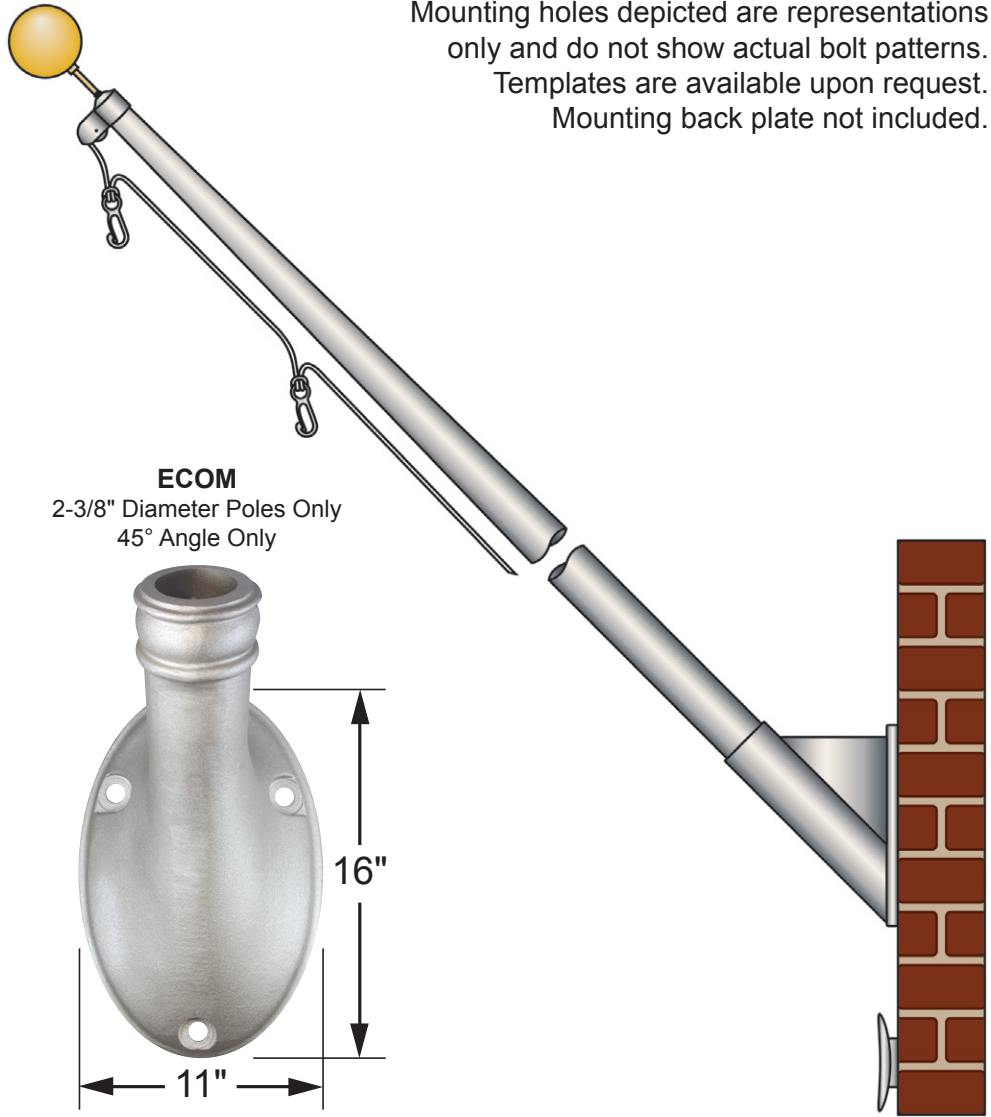

Mounting holes depicted are representations only and do not show actual bolt patterns. Templates are available upon request. Mounting back plate not included.