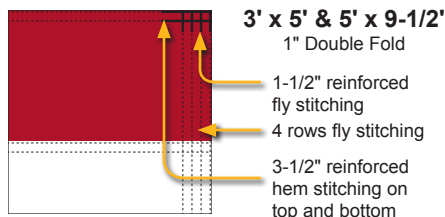

FLY ENDS

HEADERS

HEADER: 1-1/2" heavy-duty, bright white cotton polyester blend army duck cloth.

GROMMETS: Two solid brass #2 rolled rimmed with tooth washer grommets.