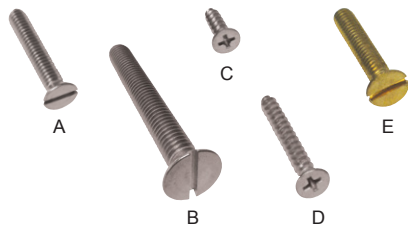

CLEAT SCREWS

	MATERIAL	LENGTH	THREAD	COLOR	ITEM #	PRICE	LBS.
A	STAINLESS STEEL	1-1/2"	1/4"-20NC	Silver	350025	$0.74	.05
B	ZINC PLATED STEEL	3"	3/8"-16NC	Silver	350026	2.18	.18
C	ZINC PLATED STEEL	5/8"	#10	Silver	350027	0.34	.01
D	ZINC PLATED STEEL	1-1/2"	#10	Silver	350028	0.36	.01
D	STAINLESS STEEL	1-1/2"	#14	White Painted	350249	1.12	.05
E	BRASS ALLOY	1-1/2"	1/4"-20NC	Brass	350041	1.08	.02