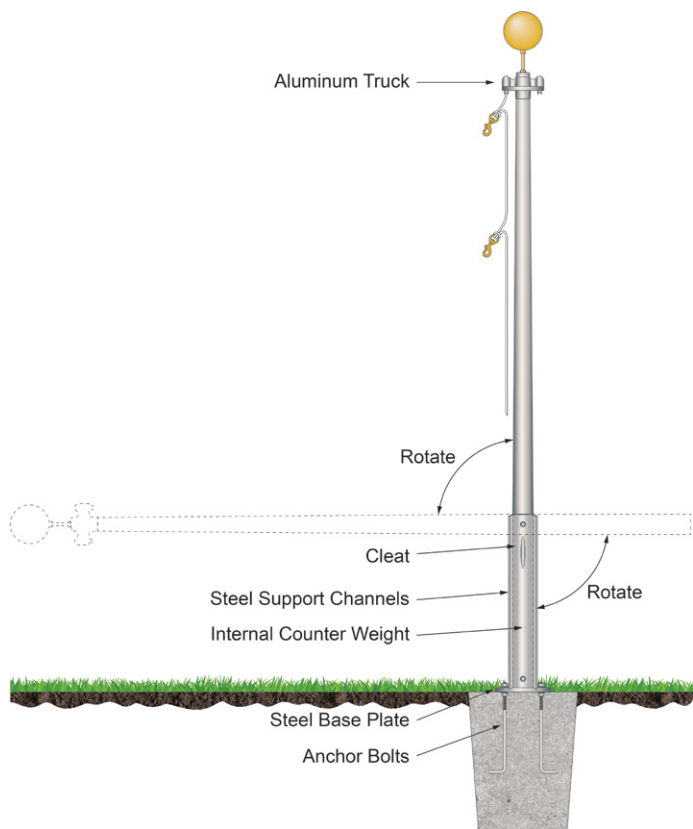

COUNTER-BALANCED TILTING FLAGPOLES

All of the 5" through 8" diameter cone tapered aluminum flagpoles up to 40' tall on pages 114 through 123 can be adapted with a counter-balanced tilt system. For ease of maintenance, the counter-balanced tilting flagpole has no equal. This unique design features a steel counter-weight inside the flagpole shaft to avoid disturbing the appearance of the tapered shaft. The base structure consists of two support channels welded to a base plate. The flagpole shaft is suspended by a pivot bolt and secured with a locking clip assembly. Anchor bolts are furnished for mounting to a concrete base. For 45' and taller poles, call for a custom quote. **Please allow 4 to 6 weeks after approval for shipping on satin poles.**

FOR COUNTER-BALANCED TILTING FLAGPOLES, ADD THE FOLLOWING PRICING TO ANY OF THE 5"-8" DIAMETER FLAGPOLES 40' AND UNDER ON PAGES 114-123.

BUTT DIAMETER	PRICE
5"	$2,770
6"	3,570
7"	4,750
8"	6,480

TILTING SHOE BASE FLAGPOLES

All of the cone tapered aluminum flagpoles on pages 114 through 129 with a 3", 4", 5" or 6" butt diameter can be supplied with a tilting shoe base. The tilting base is circumferentially welded to the base eliminating the need for a flash collar. The hinged portion of the base is held in place by (3) stainless steel, Allen head bolts and pivots on a solid aluminum pivot rod. Anchor bolts are furnished for mounting to a concrete base. Not recommended for nautical poles.