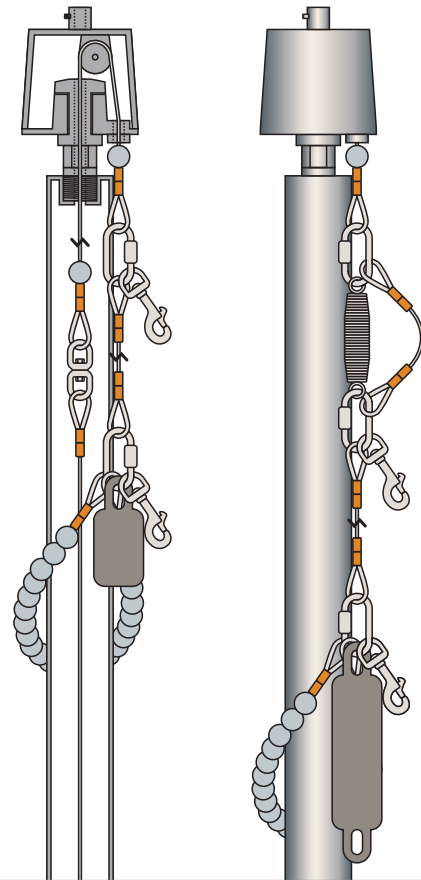

OUTDOOR FLAGPOLES | Deluxe IH

DELUXE IH SERIES

Internal Halyard Ground Set Cone Tapered Aluminum Flagpoles

These internal halyard flagpoles contain a winch mounted inside the flagpole shaft, operable only with a removable crank handle. As the stainless steel cable unwinds from the winch, it passes up through the inside of the flagpole shaft, over the truck sheave to the outside of the shaft, where the retainer ring provides a sliding anchor. A counterweight, heavily coated with neoprene, attached to the retainer ring, allows the halyard to be lowered for fastening or removing the flag. The winch is gearless and self-locking at any point, eliminating the need for a separate brake. This direct drive winch provides rapid raising and lowering of the flag with little effort. This design does not require any welding, thus avoiding discoloration when an anodized finish is desired. No monthly lubrication is needed and this winch system is easily adaptable to existing on-site flagpoles.

STANDARD ACCESSORIES

- Cast aluminum revolving truck with enclosed stainless steel bearings and raceway
- Stainless Steel Cable Assembly
- Deluxe Flag Arrangement
- Retainer ring and counterweight
- M-Winch System
- Spun aluminum flash collar
- Galvanized steel foundation sleeve
- See page 138-139 for optional ornament selections

20' – 35' POLES

40' – 80' POLES

MODEL	EXPOSED HEIGHT	OVERALL LENGTH	# OF SECTIONS	BUTT DIA.	TOP DIA.	WALL	UNFLAGGED MAX. WIND SPEED	FLAGGED MAX. WIND SPEED	SUGGESTED FLAG SIZE	SHIPPING WEIGHT
ECX20IH	20'	23'	1	5"	3"	.125	250 MPH	120+ MPH	3' x 5'	129 lbs.
EC20IH	20'	23'	1	5"	3"	.188	315 MPH	120+ MPH	3' x 5'	147 lbs.
ECX25IH	25'	27'	1	5"	3"	.125	144 MPH	104 MPH	4' x 6'	139 lbs.
ECXA25IH	25'	27'	1	5"	3"	.156	192 MPH	117 MPH	4' x 6'	157 lbs.
EC25IH	25'	27'	1	6"	3-1/2"	.188	222 MPH	120+ MPH	4' x 6'	195 lbs.
ECX30IH	30'	33'	1 or 2*	5"	3"	.125	110 MPH	75 MPH	5' x 8'	177 lbs.
ECXA30IH	30'	33'	1 or 2*	5"	3"	.156	119 MPH	91 MPH	5' x 8'	187 lbs.
ECL30IH	30'	33'	1	5"	3"	.188	131 MPH	100 MPH	5' x 8'	190 lbs.
ECA30IH	30'	33'	1 or 2*	6"	3-1/2"	.156	184 MPH	117 MPH	5' x 8'	239 lbs.
EC30IH	30'	33'	1 or 2*	6"	3-1/2"	.188	211 MPH	120+ MPH	5' x 8'	242 lbs.
ECSA35IH	35'	38-1/2'	1	5"	3"	.188	104 MPH	86 MPH	6' x 10'	241 lbs.
ECX35IH	35'	38-1/2'	1 or 2*	6"	3-1/2"	.156	122 MPH	91 MPH	6' x 10'	261 lbs.
ECA35IH	35'	38-1/2'	1 or 2*	7"	3-1/2"	.156	179 MPH	117 MPH	6' x 10'	280 lbs.
EC35IH	35'	38-1/2'	1 or 2*	7"	3-1/2"	.188	200 MPH	120 MPH	6' x 10'	290 lbs.
ECX40IH	40'	44'	2**	7"	3-1/2"	.156	125 MPH	91 MPH	8' x 12'	282 lbs.
ECA40IH	40'	44'	2**	8"	3-1/2"	.156	171 MPH	110 MPH	8' x 12'	319 lbs.
EC40IH	40'	44'	2**	8"	3-1/2"	.188	203 MPH	120 MPH	8' x 12'	319 lbs.
EC45IH	45'	49-1/2'	2**	8"	3-1/2"	.188	166 MPH	100 MPH	8' x 12'	371 lbs.
ECX50IH	50'	55'	3**	8"	3-1/2"	.188	118 MPH	85 MPH	10' x 15'	443 lbs.
EC50IH	50'	55'	3**	10"	4"	.188	185 MPH	115 MPH	10' x 15'	523 lbs.
ECX60IH	60'	66'	3**	10"	4"	.188	122 MPH	90 MPH	12' x 18'	675 lbs.
ECXA60IH	60'	66'	3**	10"	4"	.250	150 MPH	106 MPH	12' x 18'	764 lbs.
EC60IH	60'	66'	3**	12"	4"	.250	213 MPH	120 MPH	12' x 18'	843 lbs.
ECX70IH	70'	77'	3**	10"	4"	.312	127 MPH	91 MPH	15' x 25'	1042 lbs.
EC70IH	70'	77'	3**	12"	4"	.250	169 MPH	105 MPH	15' x 25'	988 lbs.
EC80IH	80'	88'	3**	12"	4"	.375	174 MPH	105 MPH	20' x 30'	1367 lbs.

* Flagpole models available in both one and two section styles; please specify when placing your order. Single section pole(s) will be shipped if not specified. **Add 10% to the pricing for two section style flagpoles.**

** Flagpole models available in multi-piece pole(s) only.