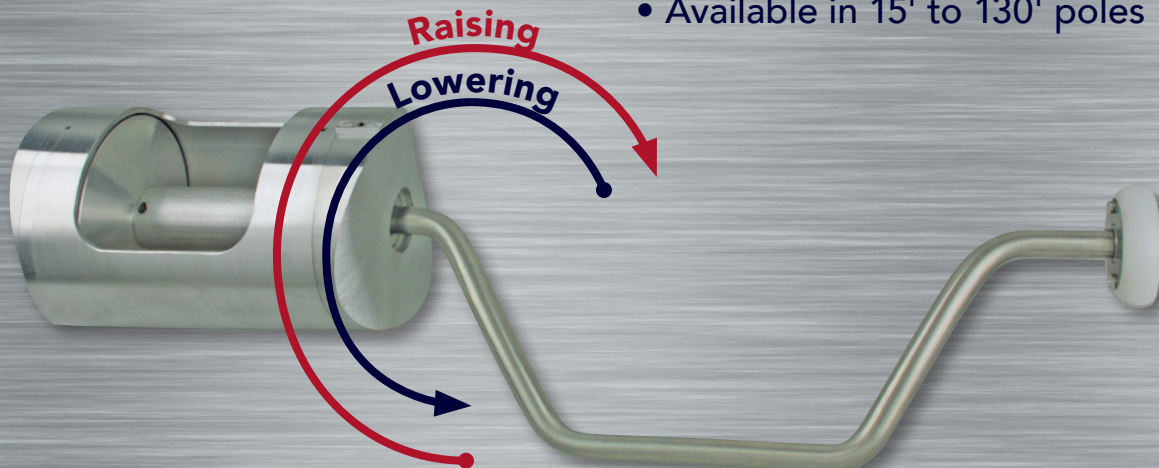

TOP PRODUCT: M-WINCH

Easy to use internal halyard winch system

- Maintenance free – No lubrication needed
- Sleek design
- Quick raising and lowering of flag
- Secure – Requires a key and specialized handle to lower flag
- Absence of separate braking system minimizes chance of slippage
- Available in 15' to 130' poles