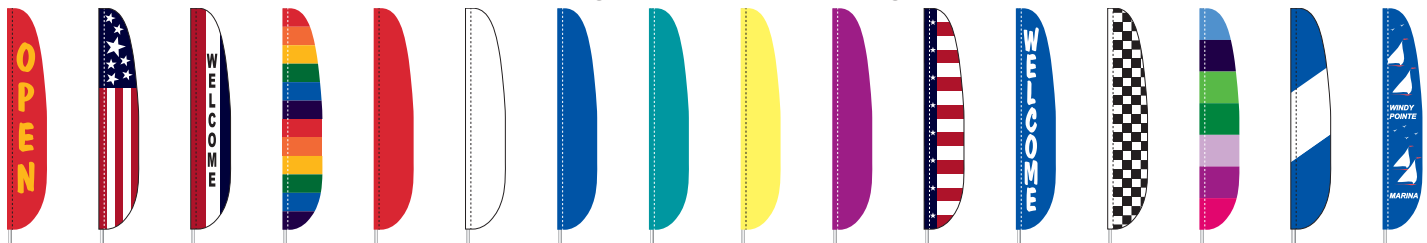

See pages 80 - 81 for Feather Flags