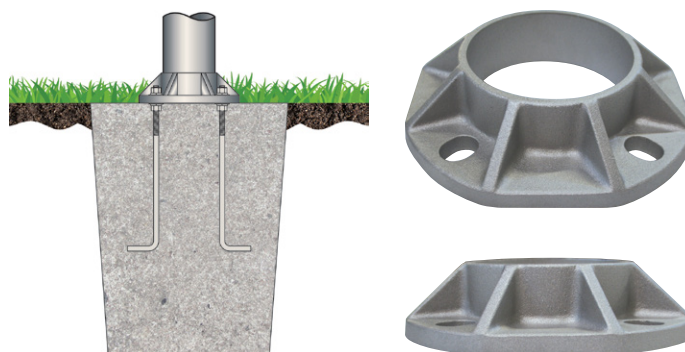

FOR SHOE BASE FLAGPOLES, ADD THE FOLLOWING PRICING TO ANY OF THE FLAGPOLES ON PAGES 114-129.

BUTT DIA.	1-2	3-6	7+
3"	$330	$320	$300
4"	350	340	330
5"	390	360	350
6"	410	390	360
7"	420	410	390
8"	450	440	420
10**	Call for pricing.		
12**	Call for pricing.		

*In addition to a shoe base, a mandrel is inserted into pole for added structural support.