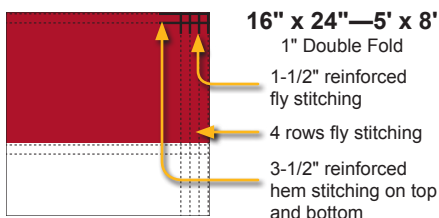

FLY ENDS

HEADERS

8" x 12" & 12" x 18"

HEADER: 1" heavy-duty, bright white cotton polyester blend army duck cloth.

GROMMETS: Two solid brass #1 flat rimmed grommets.

16" x 24"—5' x 8'

HEADER: 1-1/2" heavy-duty, bright white cotton polyester blend army duck cloth.

GROMMETS: Two solid brass #2 rolled rimmed with tooth washer grommets.