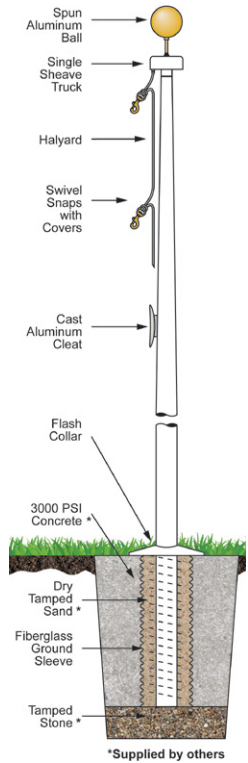

FIBERGLASS SERIES

Our fiberglass flagpoles are manufactured to duplicate the classic Greek Entasis taper design. With a durable high-gloss finish, these poles stand up against salt and UV exposure and won't corrode, pit or rust. Since fiberglass is a non-conductor, no grounding is required; thus installation is easy and inexpensive. Our standard flagpoles have a Brilliant White high-gloss finish. Other colors are available upon request; please contact us for a prompt quotation.

MODEL	EXPOSED HEIGHT	OVERALL LENGTH	# OF SECTIONS	BUTT DIA.	TOP DIA.	SUGGESTED FLAG SIZE	SHIPPING WEIGHT
FGR15	15'	17'	1	3.85"	2-3/4"	3' x 5'	32 lbs.
FGR20	20'	22'	1	4"	2-3/4"	3' x 5'	42 lbs.
FGR25	25'	27'	1	4-1/4"	2-3/4"	4' x 6'	52 lbs.
FG25	25'	27'	1	6"	3"	4' x 6'	107 lbs.
FG30	30'	33'	1	6-3/4"	3"	5' x 8'	131 lbs.
FG35	35'	39'	1	7"	3"	6' x 10'	172 lbs.
FG40	39'	43'	1	7"	3"	8' x 12'	194 lbs.
FG50	50'	50'	2**	10"	4-1/2"	10' x 15'	559 lbs.
FG60	60'	60'	2**	10-1/2"	4-1/2"	15' x 25'	710 lbs.

** Flagpoles shipped in two sections with self-aligning joint.

EXTERNAL HALYARD FIBERGLASS FLAGPOLES

STANDARD ACCESSORIES

- Gold anodized aluminum ball ornament
- Stationary truck standard; revolving truck optional upgrade
- Solid braided polypropylene halyard
- Swivel flag snaps with vinyl covers on all models except FGR15, FGR20 & FGR25 which are supplied with nylon snaps
- A cast aluminum cleat with mounting screws is supplied on all models except the FGR15 which is supplied with a cast nylon cleat
- A flash collar is supplied on all models except the FGR15, FGR20 and FGR25; a flash collar is available for these poles as an option (for collar add $38.00)
- Fiberglass foundation sleeve

WHITE

MODEL	ITEM #	1-2	3-6	7+
FGR15	323172	$690	$630	$600
FGR20	323173	950	900	860
FGR25	323174	1,190	1,140	1,080
FG25	323175	Call for pricing and availability.		
FG30	323176			
FG35	323177			
FG40	323178			
FG50	323179			
FG60	323180