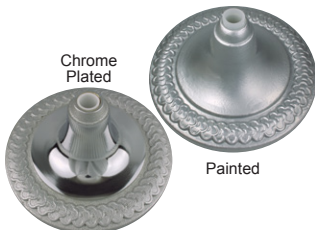

GUIDON POLE STANDS

These easily movable cast stands come complete with our Guidon Pole Bottom Ferrule Adapter as shown below. The pricing below includes the adapter - no need to order the adapter as a separate item. Not intended for outdoor display.

ITEM	DESCRIPTION	DIA.	HT.	PRICE	LBS.
050551	SILVER CHROME PLATED FINISH	12"	4-3/4"	$367.00	14.3
050552	SILVER PAINTED FINISH	12"	4-3/4"	238.00	15.2

GUIDON POLE BOTTOM FERRULE ADAPTER