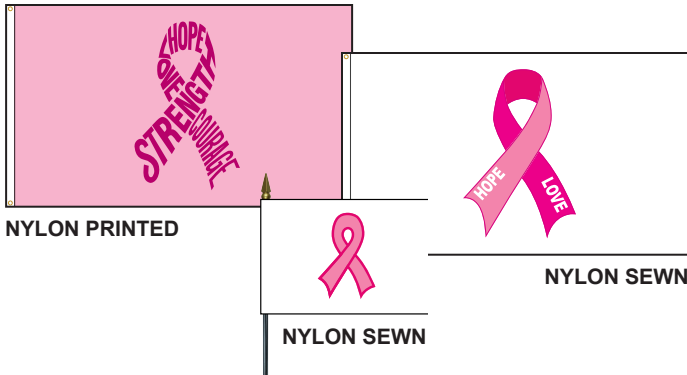

PINK RIBBON FLAGS

- Nylon flags finished with Canvas Header & Brass Grommets.
- Printed single reverse flag reads "Hope, Love, Strength, Courage".
- Sewn fully appliquéd flag constructed in double patch style and reads "Hope" and "Love".
- Stick flags mounted on 3/16" x 10" black plastic staff w/gold spear.

ITEM #	SIZE	MOUNTED	PRICE	LBS.
090064	4" x 6"	NYLON SEWN	$5.50	.02
ITEM #	SIZE	OUTDOOR	PRICE	LBS.
090060	2' x 3'	NYLON PRINTED	$26.50	.25
090061	3' x 5'	NYLON PRINTED	43.50	.45
090063	3' x 5'	NYLON SEWN	73.50	.64

MAKING STRIDES Against Breast Cancer 10% of each sale will be contributed to help the American Cancer Society® save more lives by helping people stay well and get well, by finding cures, and by fighting back against cancer.

*The American Cancer Society® does not endorse any product or service.

RAINBOW FLAGS & PLEATED FANS

- Nylon flags finished with Canvas Header & Brass Grommets.
- Nylon fan finished with Canvas Header & Brass Grommets.
- E-Gloss flags mounted on 3/16" x 10" black plastic staff w/gold spear.