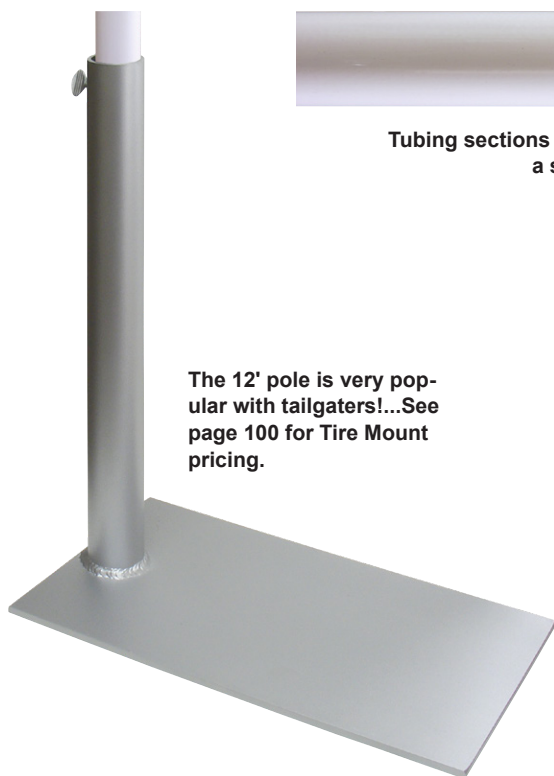

WHITE TITAN FLAGPOLE SETS

These flagpoles offer exceptional quality at a budget price. The flagpole tubing sections are heavy-duty 19 gauge first run quality steel. The entire inside length of the flagpole is galvanized to prevent rusting while the outside is beautifully finished with a white powder coating. The tubing sections swedge together perfectly to provide a smooth exterior finish.

STANDARD FITTINGS INCLUDE:

- Gold vinyl ball ornament
- Pulley assembly
- Solid braided polypropylene halyard
- 2 nylon flag snaps
- Cast nylon rope cleat with mounting screws
- PVC foundation sleeve
- Easy-to-follow installation instructions
- Can be shipped via parcel carrier

ITEM #	MODEL	EXPOSED HEIGHT	BUTT/TOP DIAMETER	# OF SECTIONS	1-11	12-23	24+	LBS.
323430	WT12	12'	1-3/8"	3	$108.00	$103.00	$98.00	9.1
323431	WT18	18'	1-5/8"	4	132.00	122.00	119.00	14.9
323432	WT22	22'	1-3/4"	5	203.00	190.00	177.00	21.4

Complete sets can be mixed to achieve the higher quantity pricing.