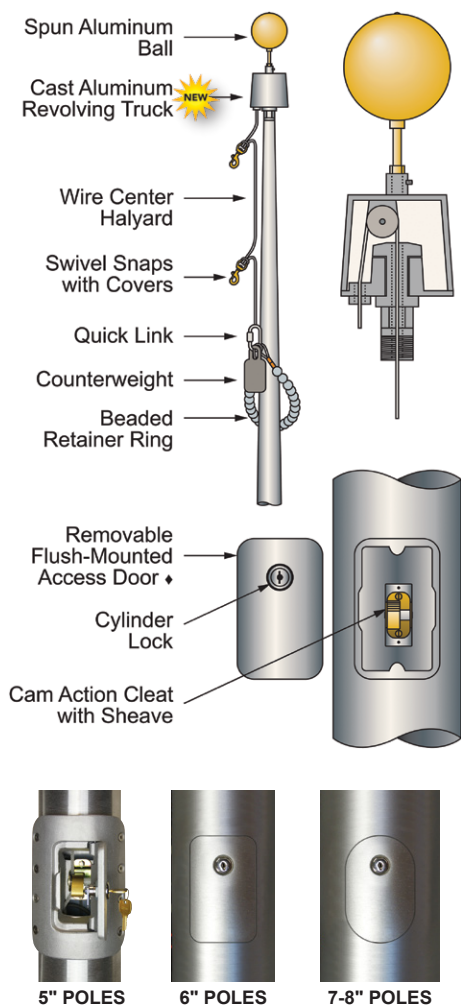

MODEL	EXPOSED HEIGHT	OVERALL LENGTH	# OF SECTIONS	BUTT DIA.	TOP DIA.	WALL	UNFLAGGED MAX. WIND SPEED	FLAGGED MAX. WIND SPEED	SUGGESTED FLAG SIZE	SHIPPING WEIGHT
ECXV20	20'	23'	1	5"	3"	.125	250 MPH	120+ MPH	3' x 5'	129 lbs.
ECV20	20'	23'	1	5"	3"	.188	315 MPH	120+ MPH	3' x 5'	142 lbs.
ECXV25	25'	27'	1	5"	3"	.125	144 MPH	104 MPH	4' x 6'	139 lbs.
ECXAV25	25'	27'	1	5"	3"	.156	192 MPH	117 MPH	4' x 6'	152 lbs.
ECV25	25'	27'	1	6"	3-1/2"	.188	222 MPH	120+ MPH	4' x 6'	197 lbs.
ECXV30	30'	33'	1 or 2*	5"	3"	.125	110 MPH	75 MPH	5' x 8'	172 lbs.
ECXAV30	30'	33'	1 or 2*	5"	3"	.156	119 MPH	91 MPH	5' x 8'	185 lbs.
ECLV30	30'	33'	1	5"	3"	.188	127 MPH	96 MPH	5' x 8'	185 lbs.
ECAV30	30'	33'	1	6"	3-1/2"	.156	184 MPH	117 MPH	5' x 8'	224 lbs.
ECV30	30'	33'	1	6"	3-1/2"	.188	211 MPH	120+ MPH	5' x 8'	227 lbs.
ECSAV35	35'	38-1/2'	1	5"	3"	.188	104 MPH	86 MPH	6' x 10'	229 lbs.
ECXV35	35'	38-1/2'	1	6"	3-1/2"	.156	122 MPH	91 MPH	6' x 10'	247 lbs.
ECAV35	35'	38-1/2'	1	7"	3-1/2"	.156	179 MPH	117 MPH	6' x 10'	261 lbs.
ECV35	35'	38-1/2'	1	7"	3-1/2"	.188	200 MPH	120 MPH	6' x 10'	281 lbs.
ECXV40	40'	44'	2**	7"	3-1/2"	.156	125 MPH	91 MPH	8' x 12'	294 lbs.
ECAV40	40'	44'	2**	8"	3-1/2"	.156	171 MPH	110 MPH	8' x 12'	309 lbs.
ECV40	40'	44'	2**	8"	3-1/2"	.188	195 MPH	120 MPH	8' x 12'	319 lbs.

* Flagpole models available in both one and two section styles; please specify when placing your order. Single section pole(s) will be shipped if not specified.

Add 10% to the pricing for two section style flagpoles.

** Flagpole models available in multi-piece pole(s) only.

◆ 5" diameter poles supplied with a hinged access door and frame unit. 6" and larger diameter poles supplied with a removable flush-mounted access door for added strength.

SATIN

MODEL	ITEM #	1-2	3-6	7+
ECXV20	320409	$1,670	$1,540	$1,490
ECV20	320410	2,020	1,930	1,830
ECXV25	320411	1,870	1,770	1,670
ECXAV25	320412	2,080	1,990	1,880
ECV25	320413	2,740	2,600	2,460
ECXV30	320414	2,030	1,940	1,860
ECXAV30	320415	2,310	2,180	2,060
ECLV30	320888	2,380	2,270	2,180
ECAV30	320416	2,670	2,530	2,410
ECV30	320417	2,830	2,700	2,540
ECSAV35	320418	2,600	2,460	2,330
ECXV35	320419	2,830	2,700	2,540
ECAV35	320420	3,190	3,010	2,870
ECV35	320421	3,640	3,430	3,270
ECXV40	320422	3,930	3,770	3,520
ECAV40	320423	4,470	4,270	4,010
ECV40	320424	4,840	4,580	4,350

BRONZE ANODIZED

MODEL	ITEM #	1-2	3-6	7+
ECXV20	320441	$2,020	$1,920	$1,830
ECV20	320442	2,430	2,300	2,160
ECXV25	320443	2,280	2,130	2,030
ECXAV25	320444	2,520	2,410	2,280
ECV25	320445	3,110	2,970	2,800
ECXV30	320446	2,480	2,400	2,260
ECXAV30	320447	2,780	2,650	2,490
ECLV30	320890	2,840	2,710	2,610
ECAV30	320448	3,200	3,030	2,880
ECV30	320449	3,390	3,210	3,070
ECSAV35	320450	3,120	2,980	2,810
ECXV35	320451	3,460	3,280	3,110
ECAV35	320452	3,900	3,690	3,490
ECV35	320453	4,360	4,150	3,930
ECXV40	320454	4,750	4,500	4,270
ECAV40	320455	5,380	5,110	4,840
ECV40	320456	5,770	5,490	5,170

CLEAR ANODIZED

MODEL	ITEM #	1-2	3-6	7+
ECXV20	320425	$1,940	$1,880	$1,780
ECV20	320426	2,380	2,240	2,140
ECXV25	320427	2,180	2,070	1,950
ECXAV25	320428	2,450	2,350	2,210
ECV25	320429	3,080	2,920	2,750
ECXV30	320430	2,430	2,310	2,150
ECXAV30	320431	2,700	2,540	2,430
ECLV30	320889	2,780	2,620	2,530
ECAV30	320432	3,180	3,000	2,830
ECV30	320433	3,330	3,160	2,990
ECSAV35	320434	3,100	2,950	2,790
ECXV35	320435	3,390	3,210	3,070
ECAV35	320436	3,780	3,610	3,380
ECV35	320437	4,230	4,010	3,800
ECXV40	320438	4,610	4,400	4,160
ECAV40	320439	5,220	4,990	4,730
ECV40	320440	5,650	5,350	5,090

BLACK ANODIZED

MODEL	ITEM #	1-2	3-6	7+
ECXV20	320457	$2,070	$1,950	$1,880
ECV20	320458	2,490	2,350	2,200
ECXV25	320459	2,380	2,250	2,080
ECXAV25	320460	2,620	2,470	2,370
ECV25	320461	3,250	3,080	2,910
ECXV30	320462	2,600	2,470	2,370
ECXAV30	320463	2,880	2,740	2,590
ECLV30	320891	2,950	2,820	2,700
ECAV30	320464	3,360	3,190	3,030
ECV30	320465	3,540	3,370	3,200
ECSAV35	320466	3,270	3,100	2,940
ECXV35	320467	3,650	3,450	3,270
ECAV35	320468	4,060	3,860	3,670
ECV35	320469	4,540	4,330	4,060
ECXV40	320470	4,950	4,690	4,430
ECAV40	320471	5,620	5,310	5,070
ECV40	320472	5,960	5,680	5,390