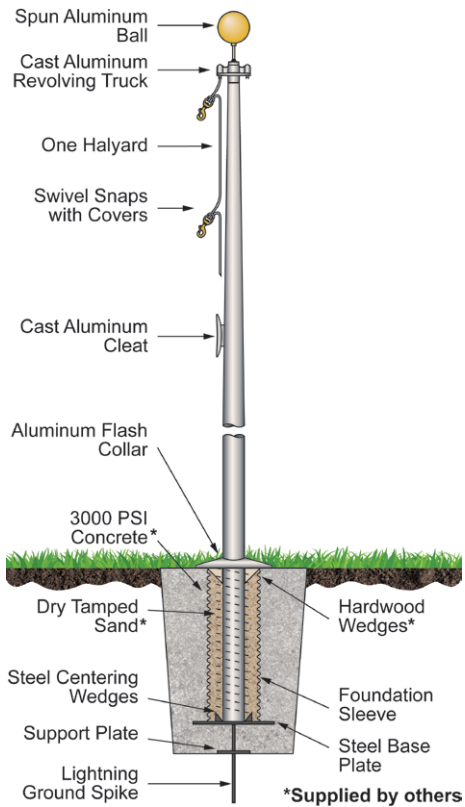

STANDARD ACCESSORIES

- Gold anodized aluminum ball ornament
- Cast aluminum revolving truck with pulley (ECSA20 & ECSA25 poles have a stationary truck as standard)
- Solid braided polypropylene halyard
- Swivel flag snaps w/vinyl snap covers
- Cast aluminum cleat with mounting screws
- Spun aluminum flash collar
- Galvanized steel foundation sleeve

MODEL	EXPOSED HEIGHT	OVERALL LENGTH	# OF SECTIONS	BUTT DIA.	TOP DIA.	WALL	UNFLAGGED MAX. WIND SPEED	FLAGGED MAX. WIND SPEED	SUGGESTED FLAG SIZE	SHIPPING WEIGHT
ECSA20	20'	22'	1	4"	2-3/8"	.125	152 MPH	110 MPH	3' x 5'	92 lbs.
ECSA25	25'	27'	1	4"	2-3/8"	.125	113 MPH	88 MPH	4' x 6'	112 lbs.
ECXA25	25'	27'	1	5"	3"	.156	183 MPH	120 MPH	4' x 6'	147 lbs.
ECXA30	30'	33'	1 or 2*	5"	3"	.156	119 MPH	95 MPH	5' x 8'	162 lbs.
ECL30	30'	33'	1	5"	3"	.188	131 MPH	100 MPH	5' x 8'	180 lbs.
ECA30	30'	33'	1 or 2*	6"	3-1/2"	.156	184 MPH	115 MPH	5' x 8'	218 lbs.
ECSA35	35'	38-1/2'	1	5"	3"	.188	104 MPH	86 MPH	6' x 10'	228 lbs.
ECA35	35'	38-1/2'	1 or 2*	7"	3-1/2"	.156	175 MPH	114 MPH	6' x 10'	251 lbs.
ECA40	40'	44'	2**	8"	3-1/2"	.156	171 MPH	110 MPH	8' x 12'	298 lbs.
ECXA60	60'	66'	3**	10"	4"	.250	150 MPH	106 MPH	12' x 18'	754 lbs.

* Flagpole models available in both one and two section styles; please specify when placing your order. Single section pole(s) will be shipped if not specified. **Add 10% to the pricing for two section style flagpoles.**

** Flagpole models available in multi-piece pole(s) only.

Note: the ECSA20 and ECSA25 flagpoles are not supplied with a plate support or centering wedges.

SATIN

MODEL	ITEM #	1-2	3-6	7+
ECSA20	320337	$910	$870	$820
ECSA25	320338	980	920	870
ECXA25	320339	1,660	1,540	1,480
ECXA30	320340	1,870	1,760	1,670
ECL30	320884	1,940	1,860	1,760
ECA30	320341	2,290	2,180	2,050
ECSA35	320342	2,070	1,980	1,860
ECA35	320343	2,720	2,560	2,440
ECA40	320344	3,870	3,690	3,460
ECXA60	320345	9,100	8,700	8,210

CLEAR ANODIZED

MODEL	ITEM #	1-2	3-6	7+
ECSA20	320346	$1,140	$1,090	$1,020
ECSA25	320347	1,230	1,170	1,110
ECXA25	320348	1,950	1,890	1,770
ECXA30	320349	2,200	2,100	1,970
ECL30	320885	2,290	2,200	2,050
ECA30	320350	2,730	2,600	2,450
ECSA35	320351	2,520	2,410	2,280
ECA35	320352	3,300	3,120	2,950
ECA40	320353	4,610	4,370	4,150
ECXA60	320354	10,510	10,000	9,480

BRONZE ANODIZED

MODEL	ITEM #	1-2	3-6	7+
ECSA20	320355	$1,190	$1,130	$1,070
ECSA25	320356	1,300	1,220	1,140
ECXA25	320357	2,060	1,940	1,860
ECXA30	320358	2,310	2,180	2,070
ECL30	320886	2,400	2,280	2,160
ECA30	320359	2,810	2,680	2,530
ECSA35	320360	2,560	2,440	2,330
ECA35	320361	3,380	3,230	3,030
ECA40	320362	4,750	4,510	4,310
ECXA60	320363	10,750	10,200	9,710

BLACK ANODIZED

MODEL	ITEM #	1-2	3-6	7+
ECSA20	320364	$1,260	$1,190	$1,120
ECSA25	320365	1,370	1,320	1,230
ECXA25	320366	2,100	2,010	1,900
ECXA30	320367	2,380	2,270	2,110
ECL30	320887	2,460	2,340	2,210
ECA30	320368	2,930	2,800	2,620
ECSA35	320369	2,720	2,560	2,440
ECA35	320370	3,570	3,390	3,230
ECA40	320371	4,970	4,720	4,440
ECXA60	320372	11,220	10,660	10,070

Add $46.00 to any of the flagpole pricing above for double-cleat/double-halyard flagpoles.

All poles on pages 114 through 133 can be mixed to achieve the higher quantity pricing, but shipment must be made to the same location at the same time.