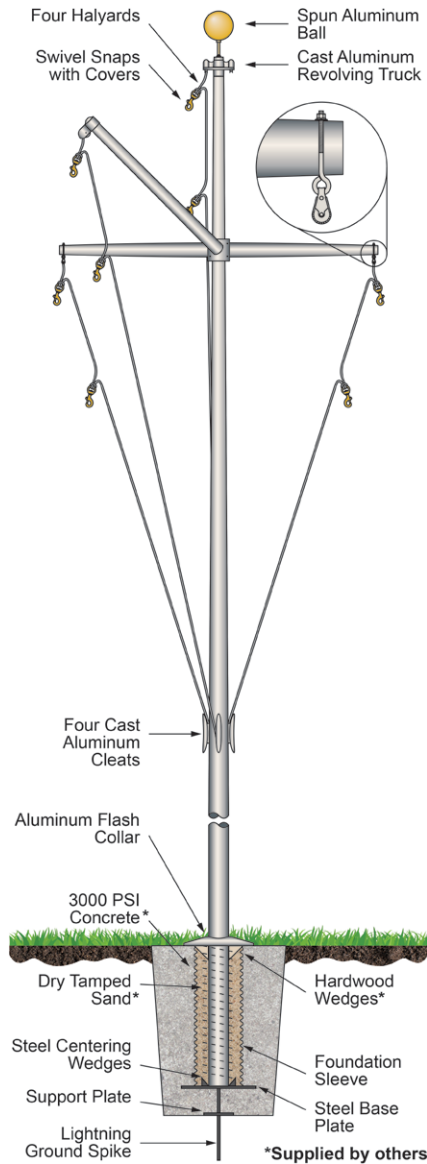

SINGLE MAST NAUTICAL SERIES WITH YARDARM & GAFF

External Halyard Ground Set Cone Tapered Aluminum Flagpoles