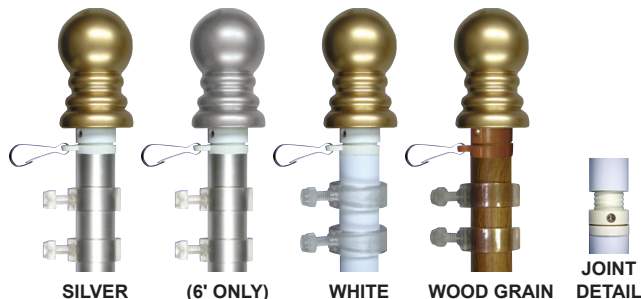

OUTDOOR FLAGPOLES

ALUMINUM ANTI-FURL ROTATING POLES

These 2-piece poles are available in a brushed aluminum, white painted or wood grain finish. The top of the pole rotates on ball bearings so the flag won't tangle. There's no need for an unfurling tube.

These poles come with 2 flag fasteners (for flying a grommeted flag) and a snap and swivel ring (for flying flags with a pole sleeve and tab). Use with brackets that accept a 1" outside diameter pole (not included).

ITEM #	LENGTH	FINISH	1-11	12-35	36+	LBS.
324174	5'	SILVER	$27.00	$25.60	$23.20	2.1
324175	5'	WHITE	28.20	27.00	24.40	2.1
324176	5'	WOOD GRAIN	32.70	29.50	26.90	2.1
324100	6'	SILVER	$27.50	$26.50	24.50	2.3
324207	6'	SILVER/SILVER	27.50	26.50	24.50	2.3
324105	6'	WHITE	29.50	28.20	25.60	2.3
324116	6'	WOOD GRAIN	33.00	30.00	28.00	2.3

WOOD GRAIN BALL ORNAMENT

Can be purchased separately and switched for standard gold or silver ornament.

ITEM #	PRICE	LBS.
324177	$5.20	.13