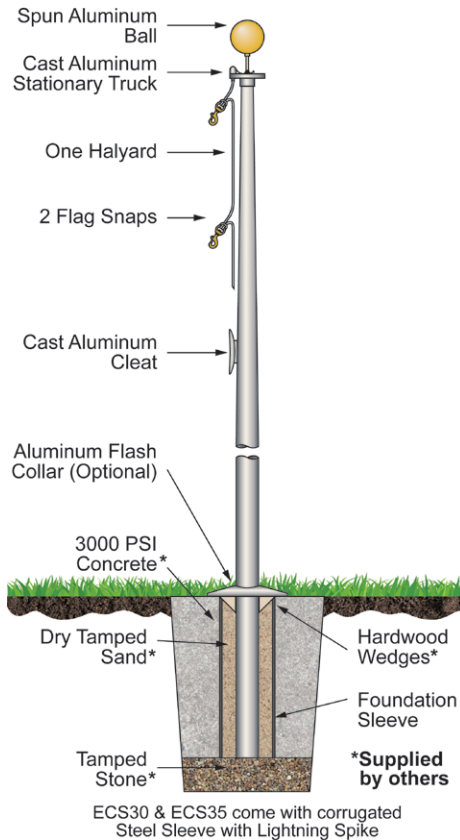

STANDARD ACCESSORIES

- Gold anodized aluminum ball ornament
- Cast aluminum stationary truck w/pulley (ECS35 has a revolving truck as standard)
- Solid braided polypropylene halyard
- Cast aluminum cleat with mounting screws
- Metal swivel flag snaps w/vinyl covers
- Flash collar not included as standard equipment for this series
- PVC foundation sleeve (ECS30 & ECS35 poles have a galvanized steel sleeve as standard)

MODEL	EXPOSED HEIGHT	OVERALL LENGTH	# OF SECTIONS	BUTT DIA.	TOP DIA.	WALL	UNFLAGGED MAX. WIND SPEED	FLAGGED MAX. WIND SPEED	SUGGESTED FLAG SIZE	SHIPPING WEIGHT
ECM15	15'	17'	1	2-3/8"	1-7/8"	.140	145 MPH	101 MPH	3' x 5'	44 lbs.
ECM20	20'	22'	1	2-3/8"	1-7/8"	.140	101 MPH	76 MPH	3' x 5'	52 lbs.
ECSS15	15'	17'	1	3"	1-7/8"	.125	170 MPH	120 MPH	3' x 5'	45 lbs.
ECSS20	20'	22'	1 or 3*	3"	1-7/8"	.125	118 MPH	85 MPH	3' x 5'	54 lbs.
ECSS25	25'	27'	1 or 4*	3"	1-7/8"	.125	89 MPH	65 MPH	4' x 6'	64 lbs.
ECS20	20'	22'	1	3-1/2"	2-3/8"	.125	128 MPH	96 MPH	3' x 5'	61 lbs.
ECS25	25'	27'	1	3-1/2"	2-3/8"	.125	95 MPH	77 MPH	4' x 6'	73 lbs.
ECS30	30'	33'	1 or 2*	4"	2-3/8"	.125	88 MPH	50 MPH	5' x 8'	125 lbs.
ECS35	35'	38-1/2'	1 or 2*	5"	3"	.156	92 MPH	76 MPH	6' x 10'	213 lbs.

* Flagpole models available in both one and two section styles; please specify when placing your order. Single section pole(s) will be shipped if not specified. **Add 10% to the pricing for two section style flagpoles.**

* Flagpole models also available in multi-piece pole(s); See pricing at bottom.

SATIN

MODEL	ITEM #	1-2	3-6	7+
ECM15	320257	$630	$580	$560
ECM20	320258	660	640	580
ECSS15	320259	490	450	410
ECSS20	320260	560	540	520
ECSS25	320261	660	630	580
ECS20	320262	810	770	690
ECS25	320263	920	890	830
ECS30	320264	1,020	970	900
ECS35	320265	1,570	1,510	1,410

CLEAR ANODIZED

MODEL	ITEM #	1-2	3-6	7+
ECM15	320266	$800	$760	$680
ECM20	320267	840	820	780
ECSS15	320268	620	570	550
ECSS20	320269	730	690	650
ECSS25	320270	890	830	800
ECS20	320271	1,020	980	910
ECS25	320272	1,180	1,120	1,040
ECS30	320273	1,330	1,260	1,180
ECS35	320274	1,970	1,900	1,790

BRONZE ANODIZED

MODEL	ITEM #	1-2	3-6	7+
ECM15	320275	$820	$780	$690
ECM20	320276	900	840	810
ECSS15	320277	640	620	570
ECSS20	320278	780	730	680
ECSS25	320279	920	890	840
ECS20	320280	1,070	1,020	960
ECS25	320281	1,210	1,140	1,080
ECS30	320282	1,390	1,320	1,250
ECS35	320283	2,070	1,950	1,880

BLACK ANODIZED

MODEL	ITEM #	1-2	3-6	7+
ECM15	320284	$840	$820	$780
ECM20	320285	920	890	830
ECSS15	320286	660	640	600
ECSS20	320287	830	800	730
ECSS25	320288	980	930	890
ECS20	320289	1,090	1,030	990
ECS25	320290	1,250	1,180	1,100
ECS30	320291	1,490	1,410	1,330
ECS35	320292	2,210	2,100	1,970

Add $46.00 to any of the flagpole pricing above for double-cleat/double-halyard flagpoles. Add $28 for flash collar.