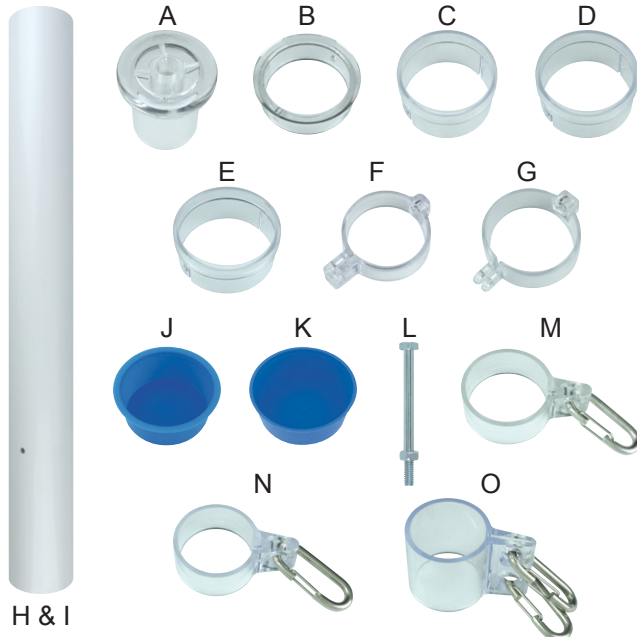

MODEL	EXP. HT.	BUTT DIA.	TOP DIA.	LBS.	CLEAR ANODIZED			BRONZE ANODIZED			BLACK ANODIZED					
					ITEM #	1-2	3-6	7+	ITEM #	1-2	3-6	7+	ITEM #	1-2	3-6	7+
T16	15'	2-1/4"	1-3/4"	12	320083	$364	$351	$338	320085	$472	$460	$447	320087	$424	$411	$399
T20	20'	2-1/2"	1-3/4"	17	320084	442	429	418	320086	495	483	460	320088	495	483	460
T25	25'	3"	1-3/4"	28	323446	630	600	590	Note: All exposed heights include the ball ornament and are approximate.							

SLEEVE CLAMP

Stainless Steel
Prevents Lifting Pole out of Ground Sleeve

ITEM #	DESCRIPTION	PRICE	LBS.
320091	FOR 15' POLE	$40.00	.30
320092	FOR 20' & 25' POLES	40.00	.30

ALUMINUM TRAILER HITCH MOUNT

For Standard 2" Square Reese Receiver Hitches

ITEM #	DESCRIPTION	PRICE	LBS.
323445	FOR 15* & 20' POLES	$128.00	5.2

ALUMINUM SIDE MOUNT

Mounts to any Flat or Round Surface

ITEM #	DESCRIPTION	PRICE	LBS.
320095	FOR 15* & 20' POLES	$107.00	3.3

* For all mounts on this page, additional insert required for T16 pole. Please specify when ordering.

ALUMINUM WHEEL MOUNT

ITEM #	DESCRIPTION	PRICE	LBS.
320093	FOR 15* & 20' POLES	$171.00	12

ALUMINUM DOCK MOUNT

ITEM #	DESCRIPTION	PRICE	LBS.
320094	FOR 15* & 20' POLES	$99.00	4.7

TELESCOPING FLAGPOLE REPLACEMENT PARTS

	ITEM #	DESCRIPTION	FOR POLE SIZE	PRICE	LBS.
A	320096	TOP ORNAMENT FITTING	15', 20'	$10.80	.10
B	320097	TOP STOP RING	15', 20'	3.70	.05
C	320098	SMALL BUSHING	15', 20'	3.70	.05
D	320099	MEDIUM BUSHING	15', 20'	3.70	.05
E	320100	LARGE BUSHING	20'	3.70	.05
F	320101	PIN LOCK	15'	15.10	.05
G	320102	PIN LOCK	20'	15.10	.05
H	320105	FOUNDATION SLEEVE*	15'	25.00	1.4
I	320106	FOUNDATION SLEEVE	20'	25.00	1.4
J	320107	FOUNDATION SLEEVE CAP	15'	3.20	.02
K	320108	FOUNDATION SLEEVE CAP	20'	3.20	.02
L	320109	FOUNDATION SLEEVE PIN BOLT	15', 20'	3.50	.10
M	320110	TOP FLAG HARNESS	15', 20'	12.30	.15
N	320111	BOTTOM FLAG HARNESS	15', 20'	17.00	.15
O	320112	DOUBLE FLAG HARNESS	15', 20'	19.30	.20

* Sleeve cap & sleeve pin bolt are supplied with foundation sleeve.