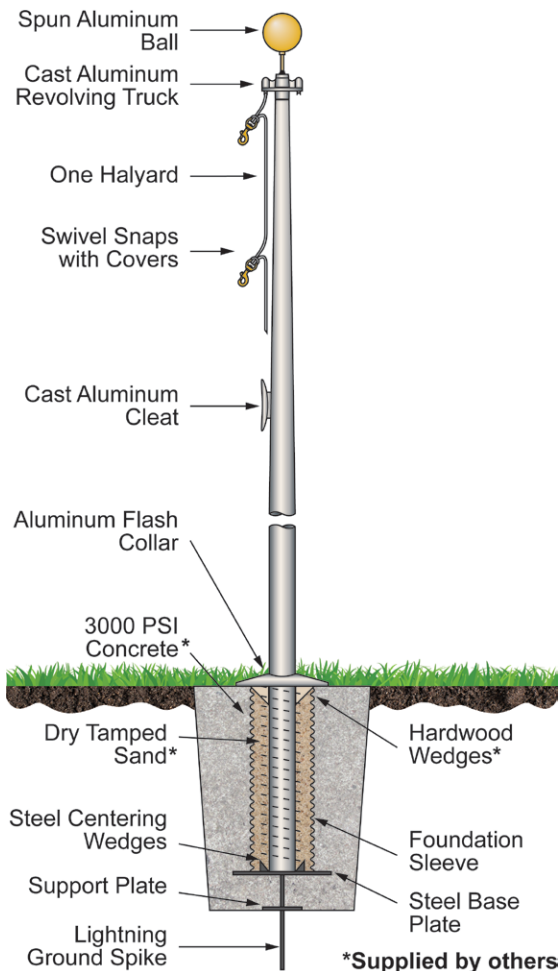

HURRICANE SERIES FLAGPOLES

External Halyard Ground Set Cone Tapered Aluminum Flagpoles

STANDARD EXTERNAL POLE ACCESSORIES

- Gold anodized aluminum ball ornament
- Cast aluminum revolving truck w/pulley
- Solid braided polypropylene halyard
- Swivel flag snaps w/vinyl snap covers
- Cast aluminum cleat with mounting screws
- Spun aluminum flash collar
- Galvanized steel foundation sleeve

Increased Wall Thickness or Butt Diameter Make Our Hurricane Series Flagpoles the Best Choice for High Wind Locations

MODEL	EXPOSED HEIGHT	OVERALL LENGTH	# OF SECTIONS	BUTT DIA.	TOP DIA.	WALL	UNFLAGGED MAX. WIND SPEED	FLAGGED MAX. WIND SPEED	SUGGESTED FLAG SIZE	SHIPPING WEIGHT
ECH25	25'	27'	1	6"	3-1/2"	.250	255 MPH	150+ MPH	4' x 6'	239 lbs.
ECH30	30'	33'	2	6"	3-1/2"	.250	241 MPH	150+ MPH	5' x 8'	322 lbs.
ECH35	35'	38-1/2'	2	8"	3-1/2"	.250	255 MPH	150 MPH	6' x 10'	351 lbs.
ECH40	40'	44'	2	8"	3-1/2"	.250	231 MPH	150 MPH	8' x 12'	399 lbs.
ECH50	50'	55'	3	10"	4"	.312	230 MPH	150 MPH	10' x 15'	661 lbs.

SATIN

MODEL	ITEM #	1-2	3-6	7+
ECH25	324117	$2,840	$2,700	$2,600
ECH30	324118	3,890	3,730	3,560
ECH35	324119	4,350	4,150	3,990
ECH40	324120	5,040	4,820	4,630
ECH50	324121	9,450	9,090	8,720

CLEAR ANODIZED

MODEL	ITEM #	1-2	3-6	7+
ECH25	324122	$3,200	$3,070	$2,880
ECH30	324123	4,370	4,170	4,020
ECH35	324124	5,000	4,770	4,600
ECH40	324125	5,840	5,610	5,400
ECH50	324126	10,620	10,200	9,780

BRONZE ANODIZED

MODEL	ITEM #	1-2	3-6	7+
ECH25	324127	$3,330	$3,200	$3,070
ECH30	324128	4,470	4,280	4,110
ECH35	324129	5,210	5,010	4,780
ECH40	324130	6,040	5,800	5,570
ECH50	324131	10,980	10,560	10,120

BLACK ANODIZED

MODEL	ITEM #	1-2	3-6	7+
ECH25	324132	$3,480	$3,360	$3,220
ECH30	324133	4,640	4,500	4,280
ECH35	324134	5,510	5,280	5,100
ECH40	324135	6,380	6,100	5,890
ECH50	324136	11,460	11,030	10,570

Add $46.00 to any of the flagpole pricing above for double-cleat/double-halyard flagpoles.

All poles on pages 114 through 133 can be mixed to achieve the higher quantity pricing, but shipment must be made to the same location at the same time.