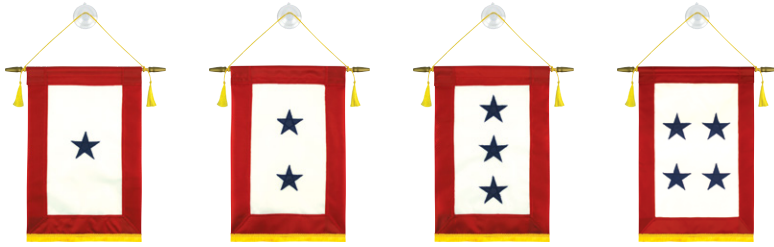

FULLY SEWN BLUE STAR SERVICE BANNERS

To honor those serving in the Armed Forces. These banners are fully sewn reading correct on one side and come complete with gold fringed bottom, wood dowel with spear ends, gold hanging cord and suction cup. Please contact us for pricing on Gold Star Service Banners in other sizes.

SIZE	1 STAR				2 STAR				3 STAR				4 STAR			
	ITEM #	1-11	12+	LBS.	ITEM #	1-11	12+	LBS.	ITEM #	1-11	12+	LBS.	ITEM #	1-11	12+	LBS.
8" x 12"	070363	$18.50	$17.40	.15	070366	$20.90	$19.90	.17	070369	$23.10	$22.00	.19	070372	$25.30	$24.20	.21
10" x 14"	070364	26.80	25.80	.18	070367	28.80	27.80	.20	070370	31.40	30.40	.22	070373	34.00	33.00	.24
12" x 18"	070365	32.80	31.60	.20	070368	34.90	33.90	.22	070371	37.30	36.20	.24	070374	39.40	38.40	.26

Honor and Remember flags show support for all the American lives lost in the defense of Freedom.

OUTDOOR HONOR & REMEMBER FLAG

- **The Red Field** represents the blood spilled by brave men and women in America's military throughout our history, who willingly gave their lives so that we all would remain free.
- **The Blue Star** represents active service in military conflict. This symbol originated with World War I, but on this flag it signifies service through all generations from the American Revolution to present day.
- **The White Border** beneath and surrounding the gold star recognizes the purity of sacrifice. There is no greater price an American can pay than to give

his or her life in service to our country.