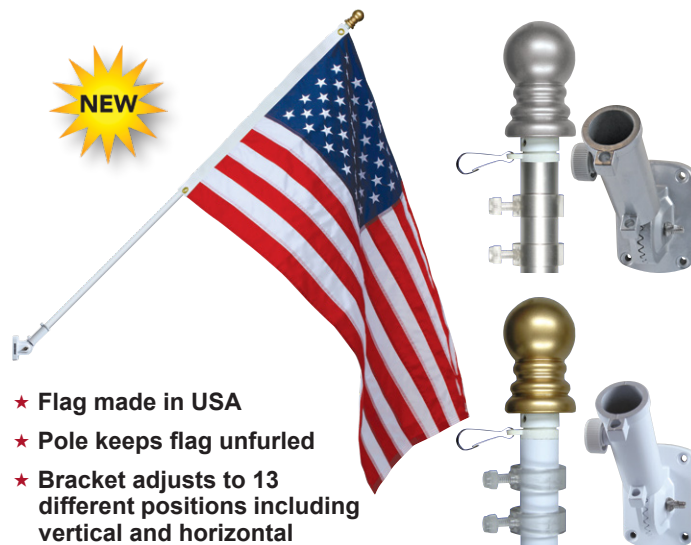

### PLASTIC SLIP FIT EAGLES

See pg.47 for more Slip Fit Eagles

FOR POLE	HT.	WING SPAN	LBS.	BRASS PLATED		GOLD GILT	
				ITEM #	PRICE	ITEM #	PRICE
3/4" ALUMINUM	3-1/4"	4-1/4"	.05	050031	\$3.92	050034	\$1.38
3/4" STEEL	3-1/4"	4-1/4"	.05	050032	3.92	050035	1.38

### CLEAR PLASTIC EZ-MOUNT FLAG RINGS

See pg.100 for more EZ-Mount Flag Rings • Priced Per Ring

ITEM #	MODEL	FOR POLE DIA.	1-71	72-143	144+	LBS.
310104	EZ-34	3/4"	\$1.08	\$0.94	\$0.86	.02
310106	EZ-1	1"	1.08	0.94	0.86	.02

### NYLON FLAG TIES

See pg.100 for more Nylon Flag Ties

ITEM #	MODEL	MAX. POLE DIA.	1-71	72-143	144+	LBS.
310110	NFT4	3/4"	\$0.32	\$0.26	\$0.20	.001
310111	NFT8	2"	0.70	0.58	0.46	.004

## SPINNING POLE FLAG SETS

WITH YOUR CHOICE OF 6' SILVER OR WHITE ALUMINUM POLE

- ★ Flag made in USA
- ★ Pole keeps flag unfurled
- ★ Bracket adjusts to 13 different positions including vertical and horizontal