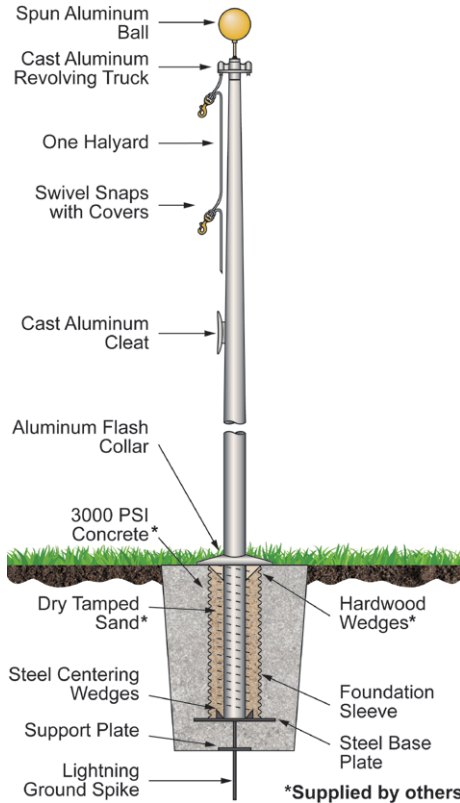

ECONOMY EXTRA SERIES

External Halyard Ground Set Cone Tapered Aluminum Flagpoles

STANDARD ACCESSORIES

- Gold anodized aluminum ball ornament
- Cast aluminum revolving truck w/pulley
- Solid braided polypropylene halyard
- Swivel flag snaps w/vinyl snap covers
- Cast aluminum cleat with mounting screws
- Spun aluminum flash collar
- Galvanized steel foundation sleeve

MODEL	EXPOSED HEIGHT	OVERALL LENGTH	# OF SECTIONS	BUTT DIA.	TOP DIA.	WALL	UNFLAGGED MAX. WIND SPEED	FLAGGED MAX. WIND SPEED	SUGGESTED FLAG SIZE	SHIPPING WEIGHT
ECX20	20'	23'	1	5"	3"	.125	255 MPH	120+ MPH	3' x 5'	119 lbs.
ECX25	25'	27'	1	5"	3"	.125	137 MPH	105 MPH	4' x 6'	129 lbs.
ECX30	30'	33'	1 or 2*	5"	3"	.125	104 MPH	85 MPH	5' x 8'	154 lbs.
ECX35	35'	38-1/2'	1 or 2*	6"	3-1/2"	.156	119 MPH	91 MPH	6' x 10'	237 lbs.
ECX40	40'	44'	2**	7"	3-1/2"	.156	122 MPH	91 MPH	8' x 12'	272 lbs.
ECX50	50'	55'	3**	8"	3-1/2"	.188	118 MPH	85 MPH	10' x 15'	433 lbs.
ECX60	60'	66'	3**	10"	4"	.188	122 MPH	90 MPH	12' x 18'	665 lbs.
ECX70	70'	77'	3**	10"	4"	.312	127 MPH	91 MPH	15' x 25'	1032 lbs.

* Flagpole models available in both one and two section styles; please specify when placing your order. Single section pole(s) will be shipped if not specified. **Add 10% to the pricing for two section style flagpoles.**

** Flagpole models available in multi-piece pole(s) only.

SATIN

MODEL	ITEM #	1-2	3-6	7+
ECX20	320193	$1,320	$1,260	$1,160
ECX25	320194	1,380	1,320	1,250
ECX30	320195	1,540	1,490	1,380
ECX35	320196	2,380	2,270	2,100
ECX40	320197	3,490	3,320	3,130
ECX50	320198	4,950	4,690	4,430
ECX60	320199	7,180	6,940	6,460
ECX70	320200	11,520	10,940	10,360

CLEAR ANODIZED

MODEL	ITEM #	1-2	3-6	7+
ECX20	320201	$1,590	$1,510	$1,450
ECX25	320202	1,720	1,630	1,510
ECX30	320203	1,930	1,860	1,780
ECX35	320204	2,880	2,730	2,590
ECX40	320205	4,090	3,930	3,690
ECX50	320206	5,850	5,560	5,270
ECX60	320207	8,480	8,060	7,640
ECX70	320208	13,200	12,540	11,850

BRONZE ANODIZED

MODEL	ITEM #	1-2	3-6	7+
ECX20	320209	$1,640	$1,540	$1,480
ECX25	320210	1,760	1,670	1,560
ECX30	320211	1,950	1,890	1,760
ECX35	320212	2,950	2,810	2,640
ECX40	320213	4,270	4,040	3,830
ECX50	320214	6,050	5,720	5,420
ECX60	320215	8,770	8,340	7,860
ECX70	320216	13,490	12,810	12,150

BLACK ANODIZED

MODEL	ITEM #	1-2	3-6	7+
ECX20	320217	$1,730	$1,630	$1,520
ECX25	320218	1,880	1,770	1,640
ECX30	320219	2,100	2,020	1,900
ECX35	320220	3,150	2,980	2,810
ECX40	320221	4,460	4,240	3,970
ECX50	320222	6,310	5,990	5,690
ECX60	320223	9,190	8,750	8,270
ECX70	320224	14,000	13,320	12,590

Add $46.00 to any of the flagpole pricing above for double-cleat/double-halyard flagpoles.

All poles on pages 114 through 133 can be mixed to achieve the higher quantity pricing, but shipment must be made to the same location at the same time.